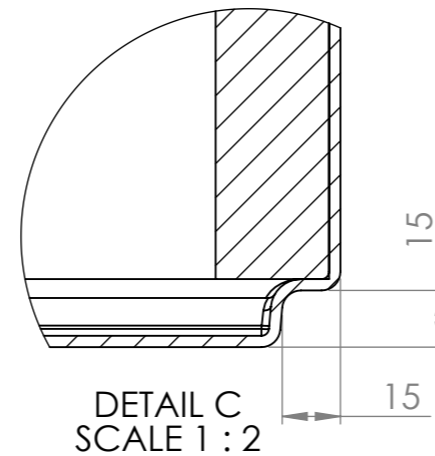

SECTION A-A
SCALE 1 : 10

ITEM NO.	PART NUMBER	DESCRIPTION	QTY.
1	PB8 Polyester		1
2	PB8 EPS60		4

DRAWN	Joris Koppens	DATE	3-10-2019
REVISION			

ADEZZ[®]
WE PRODUCE GARDEN PRODUCTS FOR PROFESSIONALS

Liessentstraat 4, 5405 AG Uden (NL).
t 0031 (0)413 - 27 41 68.
e info@adezz.com, i www.adezz.com

TITLE:	3mm Fibreglass	
Drawing:	PB8 600x600x600	A3
SCALE:1:20		SHEET 1 OF 3

Color: - Mass (kg):