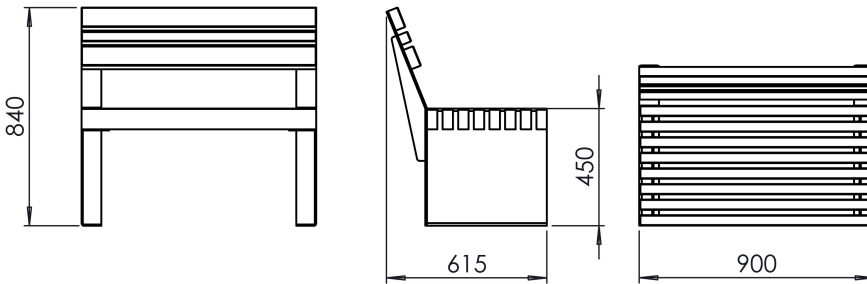

From collection **CAMELEO**

CAMELEO bench - 90cm wide with a wooden seat and a steel frame.

The LCA029.11 model has a backrest.

The CAMELEO collection is a real chameleon among street furniture thanks to its minimalistic design and varying finishes of colors and materials. This collection is one of the bestsellers in our offer.

Dimensions and materials available below.