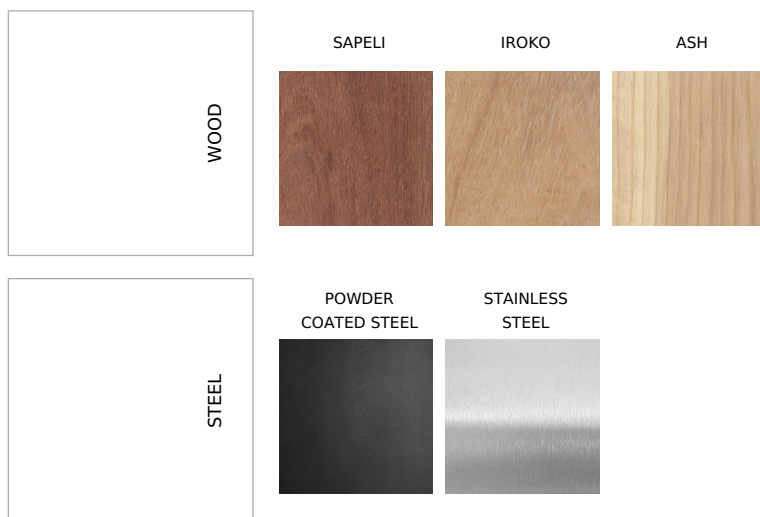

MATERIALS

www.fulcosystem.com

contact@fulco.pl

phone no.: +48 32 305 05 80