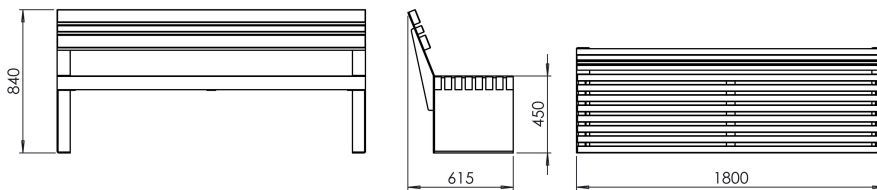

From collection **CAMELEO**

CAMELEO bench - 180 cm wide with a wooden seat and a steel frame.

The LCA029.01 model has a backrest.

The CAMELEO collection is a real chameleon among street furniture thanks to its minimalistic design and varying finishes of colors and materials. This collection is one of the bestsellers in our offer.

Dimensions and materials available below.

MATERIALS

www.fulcosystem.com

contact@fulco.pl

phone no.: +48 32 305 05 80