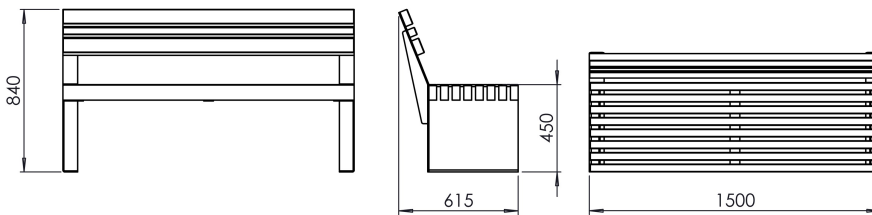

From collection **CAMELEO**

CAMELEO bench - 150 cm wide with a wooden seat and a steel frame.

The LCA029.00 model has a backrest.

The CAMELEO collection is a real chameleon among street furniture thanks to its minimalistic design and varying finishes of colors and materials. This collection is one of the bestsellers in our offer.

Dimensions and materials available below.