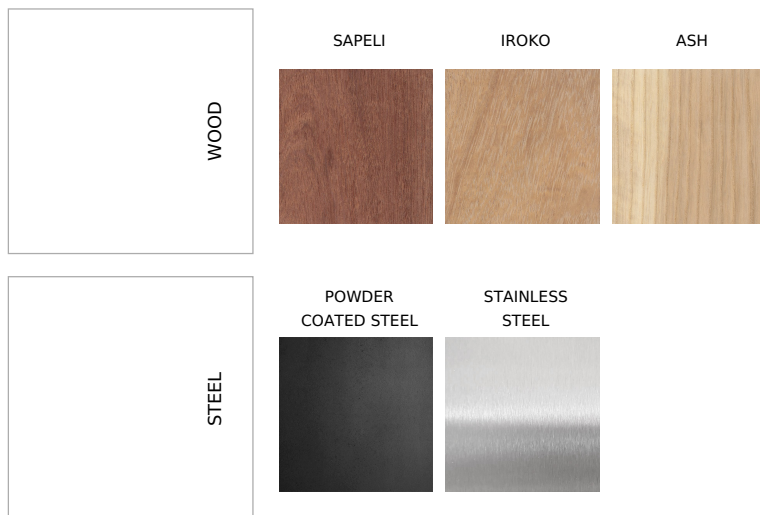

MATERIALS

www.fulcosystem.com

contact@fulco.pl

phone no.: +48 32 305 05 80