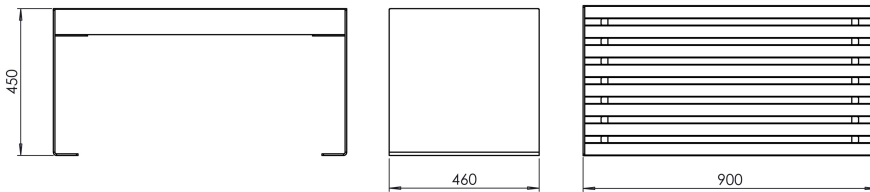

From collection **CAMELEO**

CAMELEO bench - 90 cm wide with a wooden seat and a steel frame.

The LCA022.11 model has no backrest.

The CAMELEO collection is a real chameleon among street furniture thanks to its minimalistic design and varying finishes of colors and materials. This collection is one of the bestsellers in our offer.

Dimensions and materials available below.