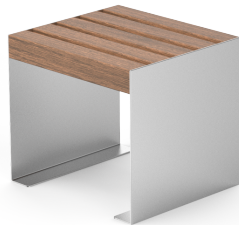

From collection **CAMELEO**

CAMELEO bench - 45 cm wide with a wooden seat and a steel frame.

The LCA022.10 model has no backrest.

The CAMELEO collection is a real chameleon among street furniture thanks to its minimalistic design and varying finishes of colors and materials. This collection is one of the bestsellers in our offer.

Dimensions and materials available below.