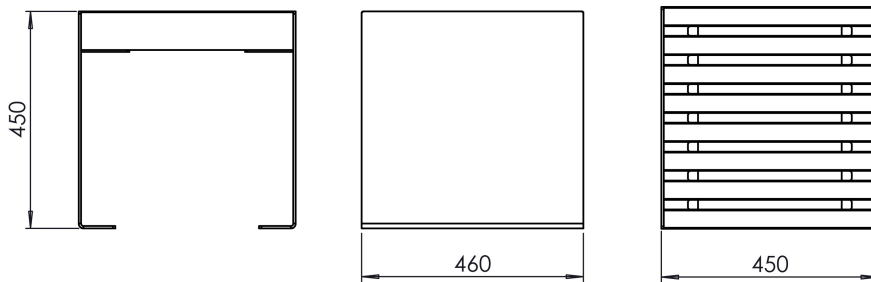

From collection **CAMELEO**

CAMELEO bench - 45 cm wide with a wooden seat and a steel frame.

The LCA022.10 model has no backrest.

The CAMELEO collection is a real chameleon among street furniture thanks to its minimalistic design and varying finishes of colors and materials. This collection is one of the bestsellers in our offer.

**Dimensions and materials available below.**