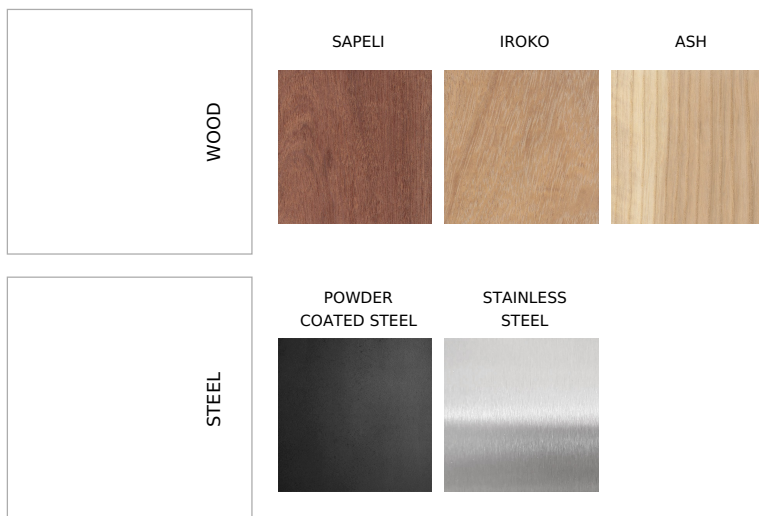

MATERIALS

www.fulcosystem.com

contact@fulco.pl

phone no.: +48 32 305 05 80