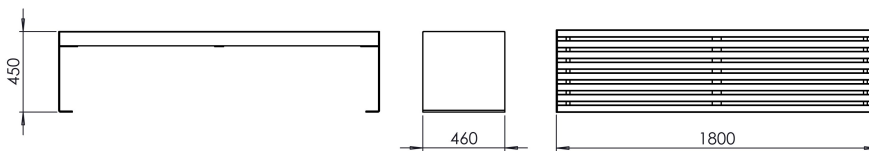

From collection **CAMELEO**

CAMELEO bench - 180 cm wide with a wooden seat and a steel frame.

The LCA022.01 model has no backrest.

The CAMELEO collection is a real chameleon among street furniture thanks to its minimalistic design and varying finishes of colors and materials. This collection is one of the bestsellers in our offer.

Dimensions and materials available below.