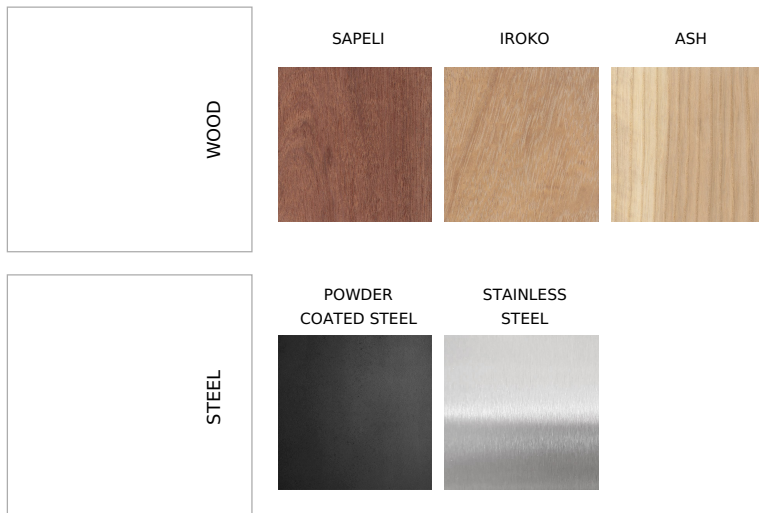

MATERIALS

www.fulcosystem.com

contact@fulco.pl

phone no.: +48 32 305 05 80