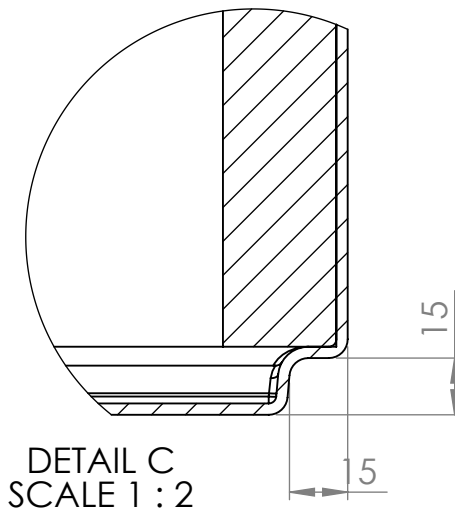

SECTION A-A

DETAIL C  
SCALE 1 : 2

ITEM NO.	PART NUMBER	DESCRIPTION	QTY.
1	PB28.2 Polyester		1
2	PB28.2 EPS60		4
3	PB28.2 EPS60 2		2

DRAWN	Benny Dijkhuis	DATE	13-7-2021
REVISION			

**ADEZZ**<sup>®</sup>  
WE PRODUCE GARDEN PRODUCTS FOR PROFESSIONALS

Liessentstraat 4, 5405 AG Uden (NL).  
t 0031 (0)413 - 27 41 68.  
e info@adezz.com, i www.adezz.com

TITLE:	3mm Fibreglass	
Drawing:	PB28.2 900x250x800	A3
SCALE:1:15	SHEET 1 OF 3	

Color: - Mass (kg):