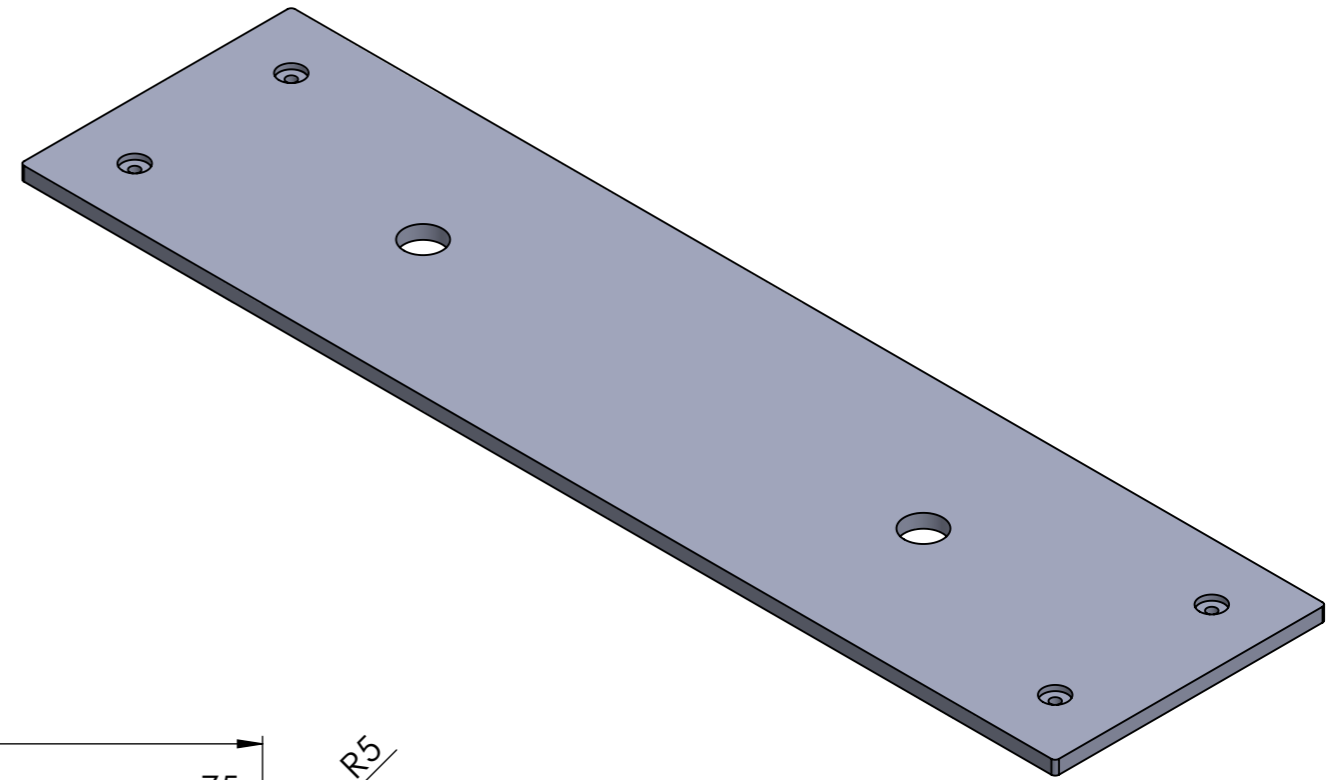

DRAWN	Luuk van den Heuvel	DATE	4-2-2021		
REVISION					
 WE PRODUCE GARDEN PRODUCTS FOR PROFESSIONALS		Liessentstraat 4, 5405 AG Uden (NL). † 0031 (0)413 - 27 41 68. e info@adezz.com, i www.adezz.com			
		Color:	-	Mass (kg):	

TITLE:		18mm Betonplex	
Drawing:	Buxus PBWL23.1 Wheels		A3
SCALE:1:7			SHEET 4 OF 4