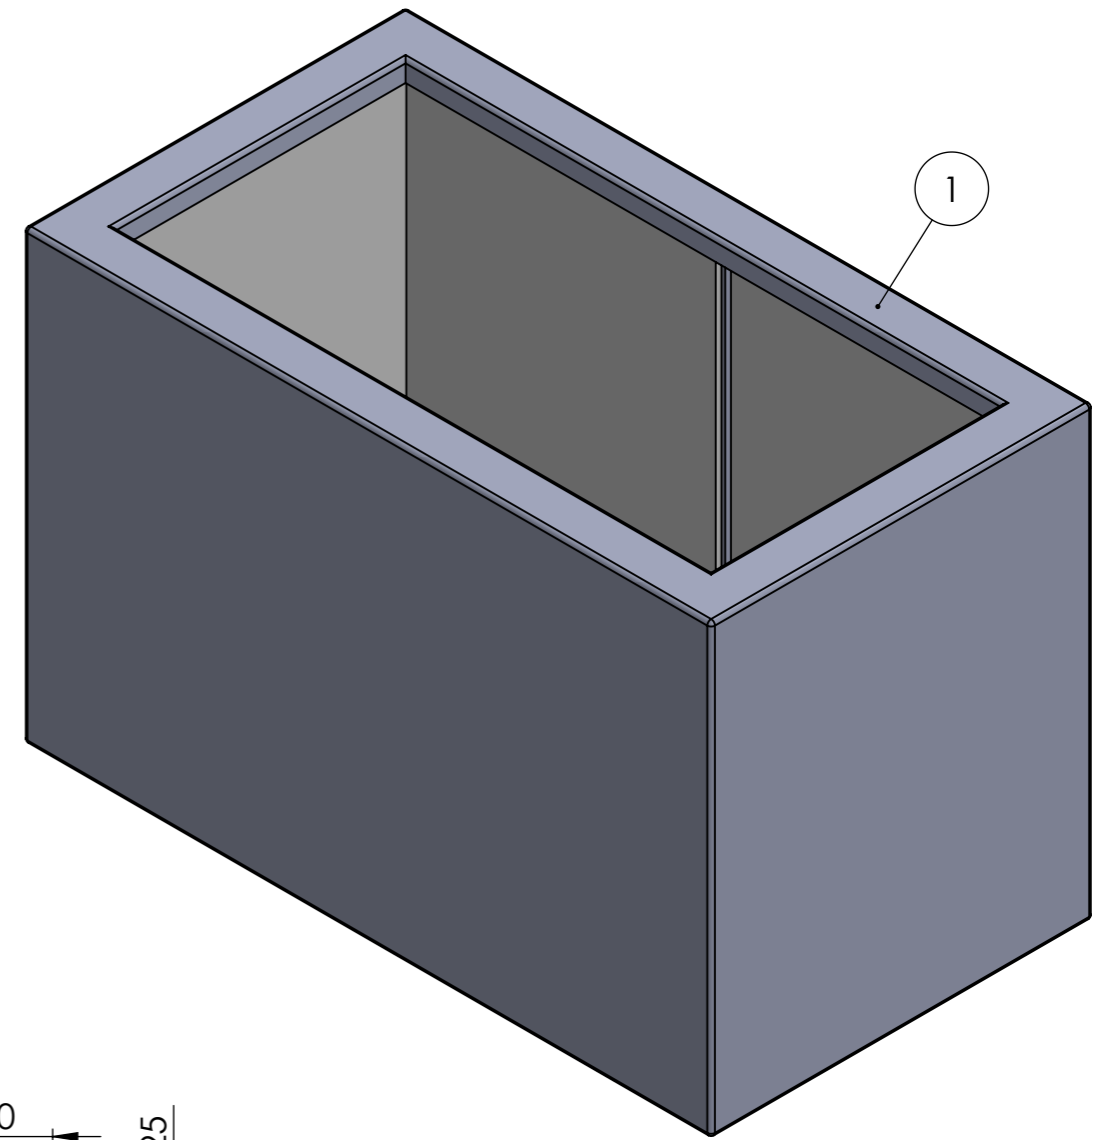

DETAIL A
SCALE 1 : 4

ITEM NO.	PART NUMBER	THICKNESS	DESCRIPTION	QTY.
1	Buxus PBWL22.3 Wheels			1
2	Buxus PBWL22.3 Wheels trolley			1

DRAWN	Luuk van den Heuvel	DATE	4-2-2021		TITLE:	3mm Fibreglass	
REVISION					Drawing:	Buxus PBWL22.3 Wheels	A3
		Liessentstraat 4, 5405 AG Uden (NL). † 0031 (0)413 - 27 41 68. e info@adezz.com, i www.adezz.com		Color:	-	Mass (kg):	
				SCALE:1:7	SHEET 1 OF 4		