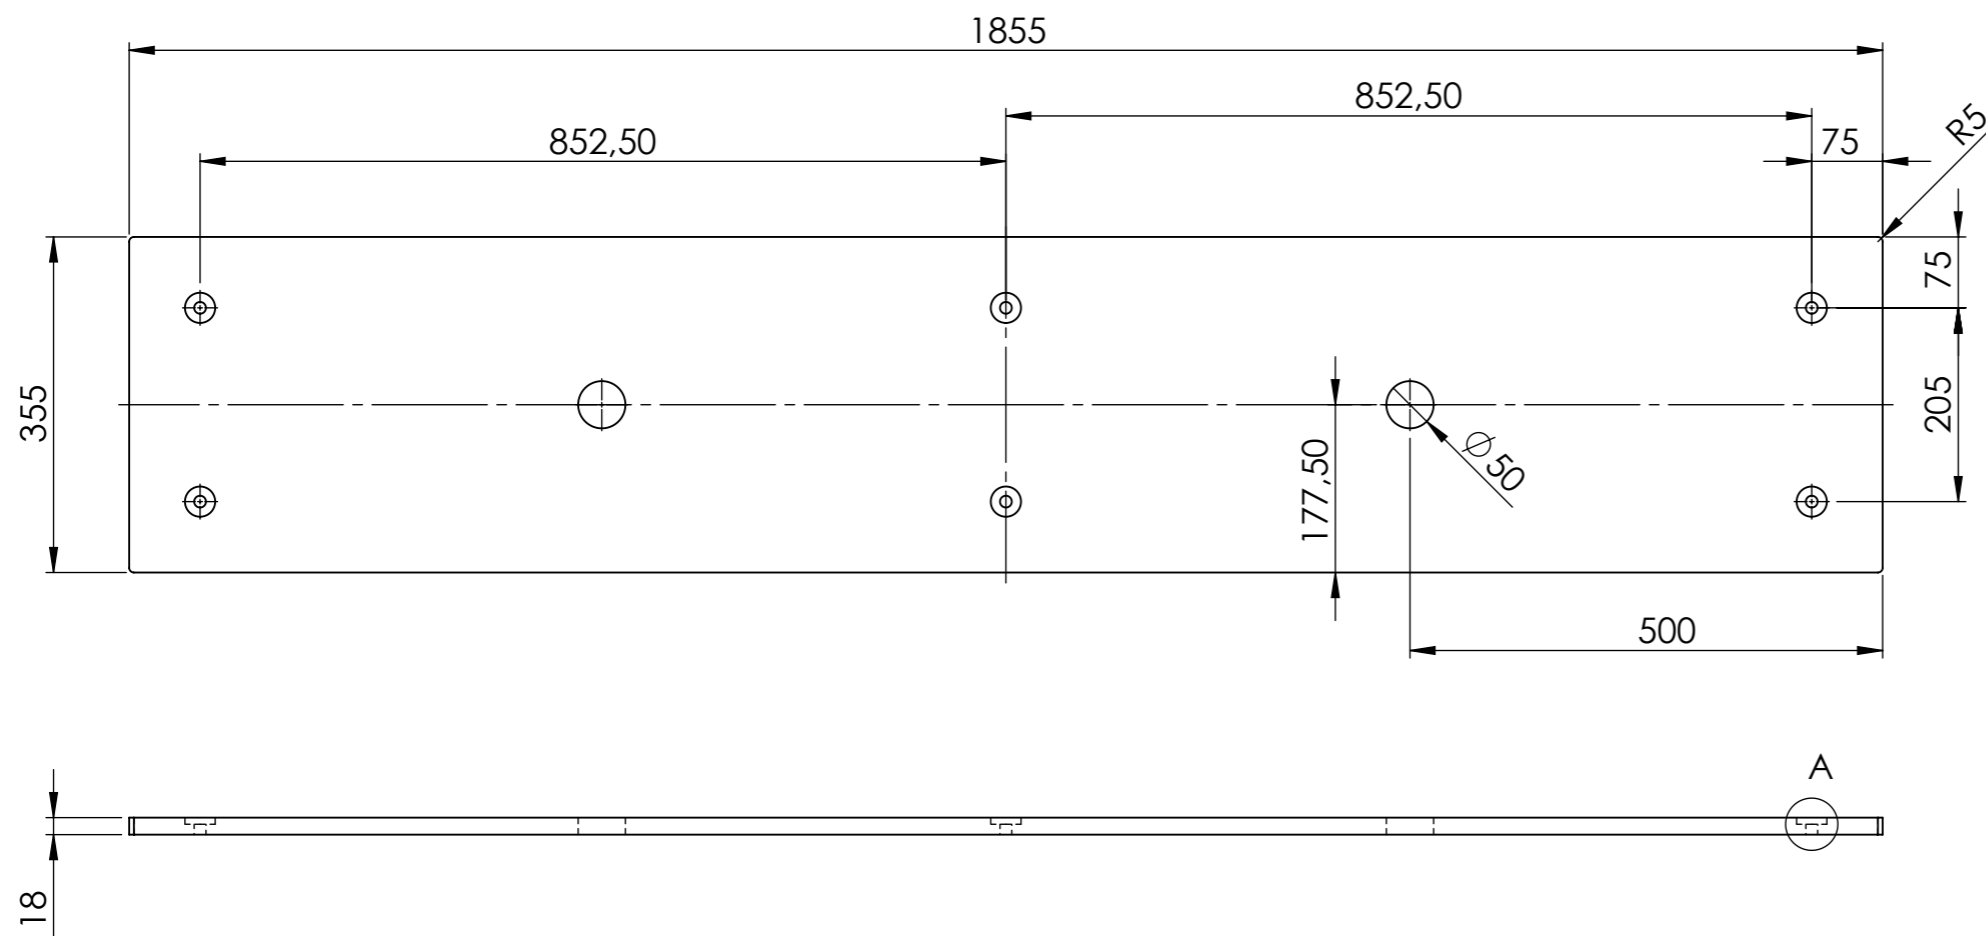

DRAWN	Luuk van den Heuvel	DATE	4-2-2021		
REVISION	Benny Dijkhuis	DATE	19-12-2022		
ADEZZ® WE PRODUCE GARDEN PRODUCTS FOR PROFESSIONALS		Liessentstraat 4, 5405 AG Uden (NL). † 0031 (0)413 - 27 41 68. e info@adezz.com, i www.adezz.com			
		Color:	-	Mass (kg):	

TITLE:		18mm Betonplex	
Drawing:	Buxus PBWL22 Wheels		A3
SCALE:	1:8	SHEET 4 OF 4