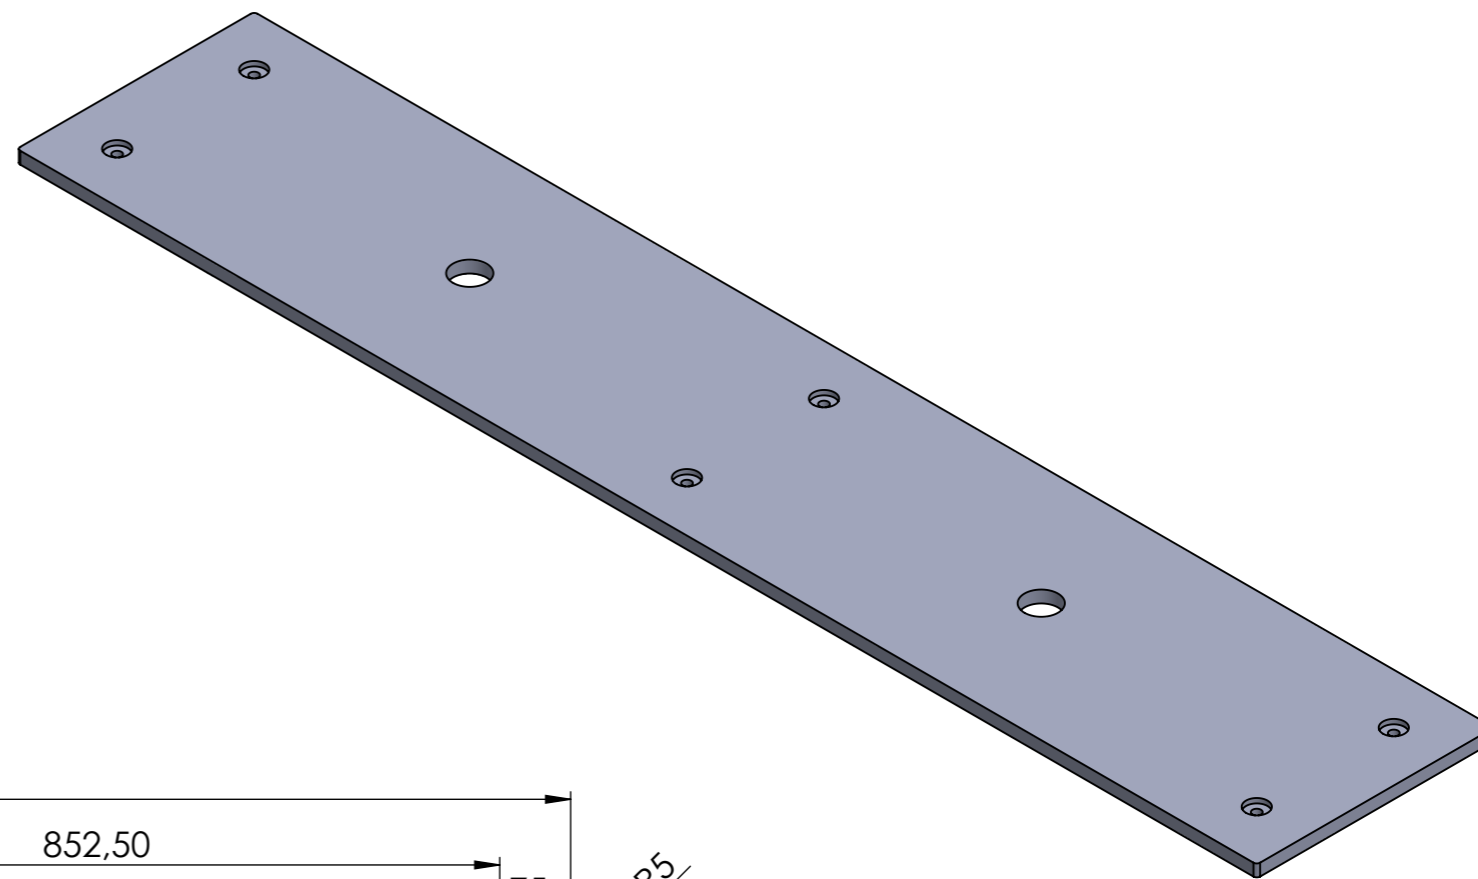

DRAWN	Luuk van den Heuvel	DATE	4-2-2021		
REVISION	Benny Dijkhuis	DATE	19-12-2022		
ADEZZ® WE PRODUCE GARDEN PRODUCTS FOR PROFESSIONALS		Liessentstraat 4, 5405 AG Uden (NL). † 0031 (0)413 - 27 41 68. e info@adezz.com, i www.adezz.com			
		Color:	-	Mass (kg):	

TITLE:		18mm Betonplex	
Drawing:	Buxus PBWL22 Wheels		A3
SCALE:	1:8	SHEET 4 OF 4