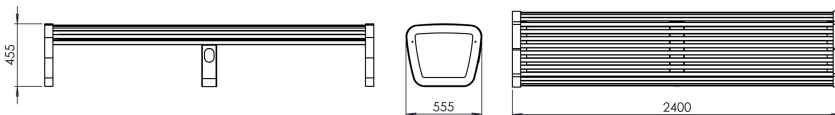

From collection **TRAPO**

TRAPO smart bench - 240 cm wide with the ability to charge mobile devices*.

The LTR057.04.s model has a smart module with USB ports. The edges of the seat are topped with a steel band.

The model has no backrest and no armrests. There is a possibility of adding equipment such as: WiFi router, Bluetooth beacon, atmospheric sensors, 230V socket** and a backlight.

* 230V power grid connection required.

** Note: the socket is only available when the bench is located indoors.

The TRAPO collection is a complete line of products distinguished by its unique appearance and ergonomics. The collection redefines the space, giving it a representative and friendly character at the same time.

Dimensions and materials available below.

MATERIALS