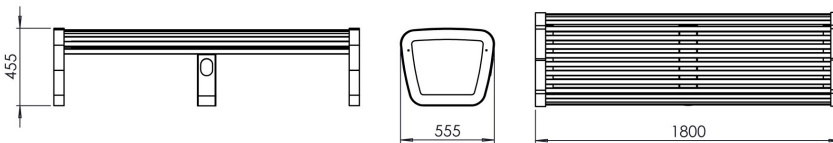

From collection **TRAPO**

TRAPO smart bench - 180 cm wide with the ability to charge mobile devices*.

The LTR057.03.s model has a smart module with USB ports. The edges of the seat are topped with a steel band.

The model has no backrest and no armrests. There is a possibility of adding equipment such as: WiFi router, Bluetooth beacon, atmospheric sensors, 230V socket** and a backlight.

* 230V power grid connection required.

** Note: the socket is only available when the bench is located indoors.

The TRAPO collection is a complete line of products distinguished by its unique appearance and ergonomics. The collection redefines the space, giving it a representative and friendly character at the same time.

Dimensions and materials available below.

MATERIALS