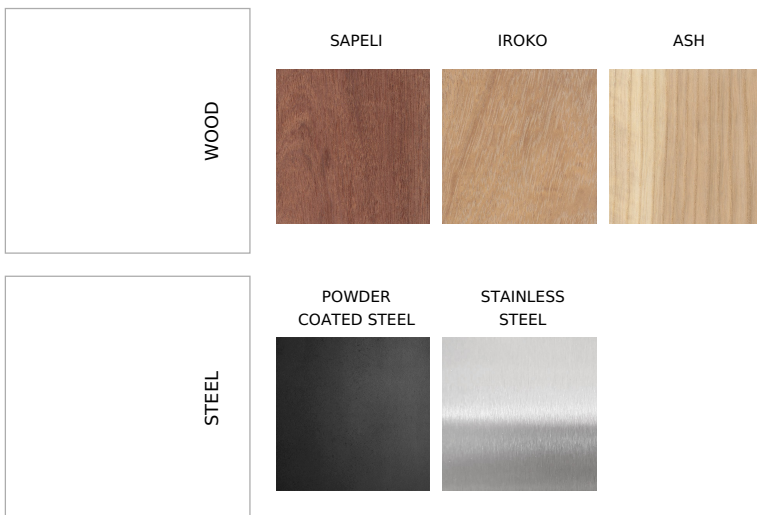

MATERIALS

www.fulcosystem.com

contact@fulco.pl

phone no.: +48 32 305 05 80