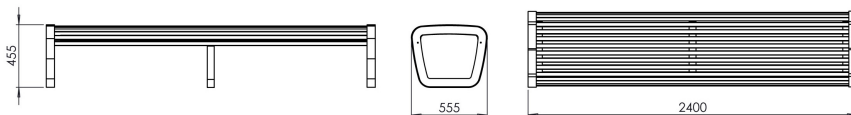

From collection **TRAPO**

TRAPO bench - 240 cm wide with a wooden seat and a steel structure.

The LTR057.04 model has no backrest, the edges of the seat are topped with a steel band.

The TRAPO collection is a complete line of products distinguished by its unique appearance and ergonomics. The collection redefines the space, giving it a representative and friendly character at the same time.

Dimensions and materials available below.