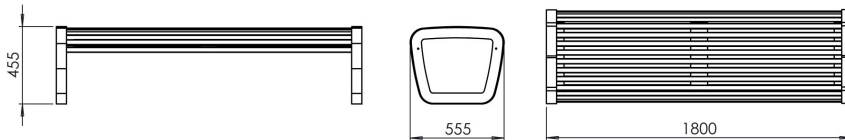

From collection **TRAPO**

TRAPO bench - 180 cm wide with a wooden seat and a steel structure.

The LTR057.03 model has no backrest, the edges of the seat are topped with a steel band.

The TRAPO collection is a complete line of products distinguished by its unique appearance and ergonomics. The collection redefines the space, giving it a representative and friendly character at the same time.

Dimensions and materials available below.