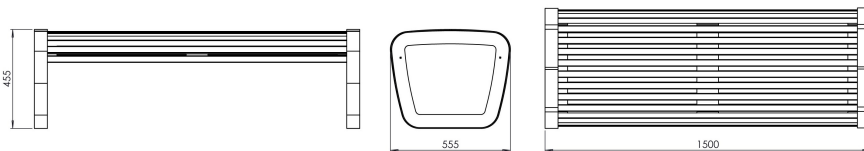

From collection **TRAPO**

TRAPO bench - 150 cm wide with a wooden seat and a steel structure.

The LTR057.02 model has no backrest, the edges of the seat are topped with a steel band.

The TRAPO collection is a complete line of products distinguished by its unique appearance and ergonomics. The collection redefines the space, giving it a representative and friendly character at the same time.

Dimensions and materials available below.