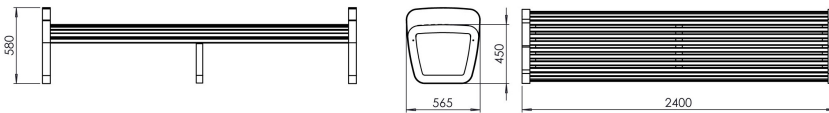

From collection **TRAPO**

TRAPO bench - 240 cm wide with a wooden seat and a steel structure.

The LTR056.04 model has armrests and no backrest.

The TRAPO collection is a complete line of products distinguished by its unique appearance and ergonomics. The collection redefines the space, giving it a representative and friendly character at the same time.

Dimensions and materials available below.

MATERIALS

| | | | |
|-------|---|---|---|
| WOOD | SAPELI | IROKO | ASH |
| |  |  |  |
| | | | |
| STEEL | POWDER COATED STEEL | STAINLESS STEEL | |
| |  |  | |