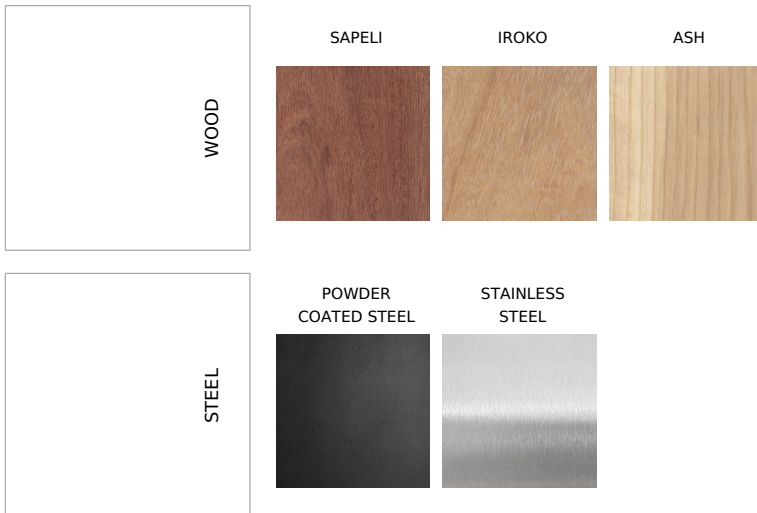

MATERIALS

www.fulcosystem.com

contact@fulco.pl

phone no.: +48 32 305 05 80