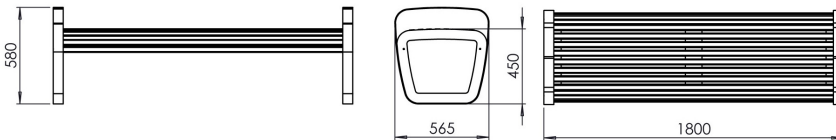

From collection **TRAPO**

TRAPO bench - 180 cm wide with a wooden seat and a steel structure.

The LTR056.03 model has armrests and no backrest.

The TRAPO collection is a complete line of products distinguished by its unique appearance and ergonomics. The collection redefines the space, giving it a representative and friendly character at the same time.

Dimensions and materials available below.