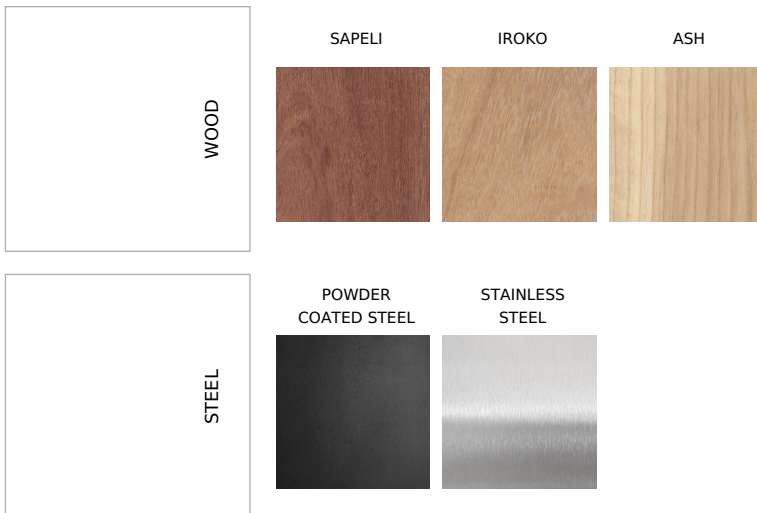

MATERIALS

www.fulcosystem.com

contact@fulco.pl

phone no.: +48 32 305 05 80