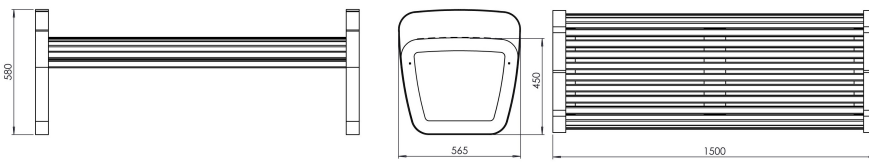

From collection **TRAPO**

TRAPO bench - 150 cm wide with a wooden seat and a steel structure.

The LTR056.02 model has armrests and no backrest.

The TRAPO collection is a complete line of products distinguished by its unique appearance and ergonomics. The collection redefines the space, giving it a representative and friendly character at the same time.

Dimensions and materials available below.