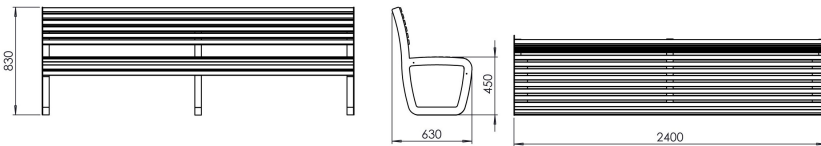

TRAPO bench - 240 cm wide with a wooden seat and a steel structure.

The LTR018.06 model has a backrest.

The TRAPO collection is a complete line of products distinguished by its unique appearance and ergonomics. The collection redefines the space, giving it a representative and friendly character at the same time.

**Dimensions and materials available below.**