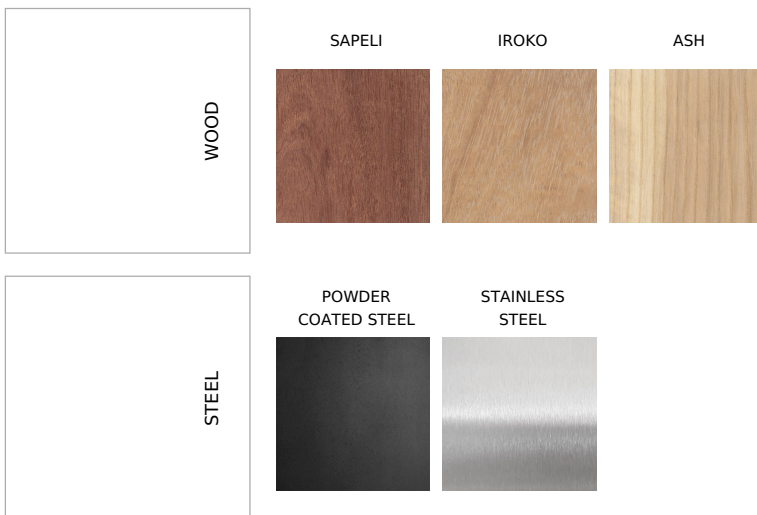

MATERIALS

www.fulcosystem.com

contact@fulco.pl

phone no.: +48 32 305 05 80