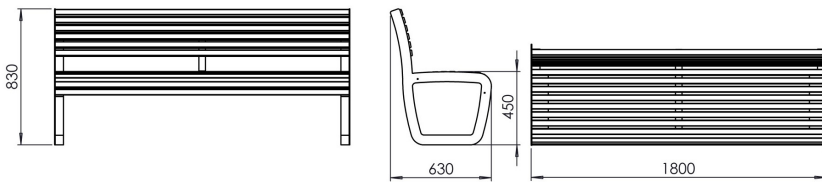

TRAPO bench - 180 cm wide with a wooden seat and a steel structure.

The LTR018.05 model has a backrest.

The TRAPO collection is a complete line of products distinguished by its unique appearance and ergonomics. The collection redefines the space, giving it a representative and friendly character at the same time.

**Dimensions and materials available below.**