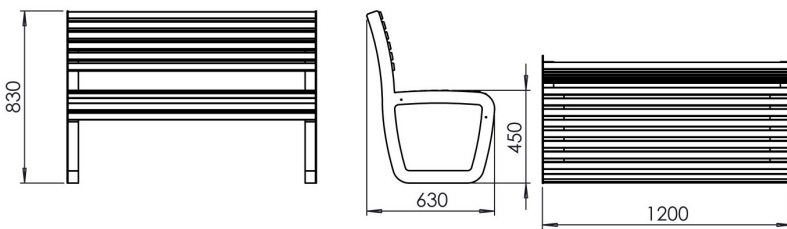

MATERIALS

WOOD	SAPELI	IROKO	ASH
STEEL	POWDER COATED STEEL	STAINLESS STEEL	

www.fulcosystem.com

contact@fulco.pl

phone no.: +48 32 305 05 80