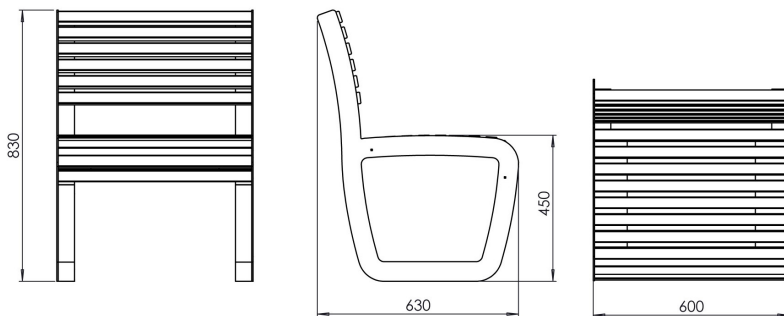

TRAPO chair - 60cm wide with a wooden seat and a steel structure.

The LTR018.02 model has a backrest.

The TRAPO collection is a complete line of products distinguished by its unique appearance and ergonomics. The collection redefines the space, giving it a representative and friendly character at the same time.

**Dimensions and materials available below.**