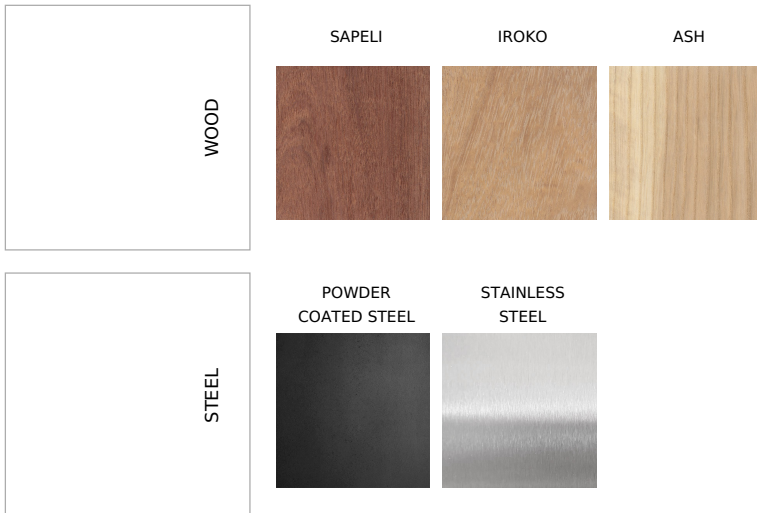

MATERIALS

www.fulcosystem.com

contact@fulco.pl

phone no.: +48 32 305 05 80