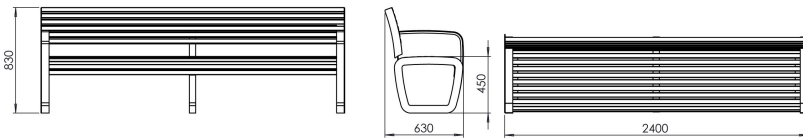

From collection **TRAPO**

TRAPO bench - 240 cm wide with a wooden seat and a steel structure.

The LTR017.06 model has a backrest and side armrests.

The TRAPO collection is a complete line of products distinguished by its unique appearance and ergonomics. The collection redefines the space, giving it a representative and friendly character at the same time.

Dimensions and materials available below.

MATERIALS

www.fulcosystem.com

contact@fulco.pl

phone no.: +48 32 305 05 80