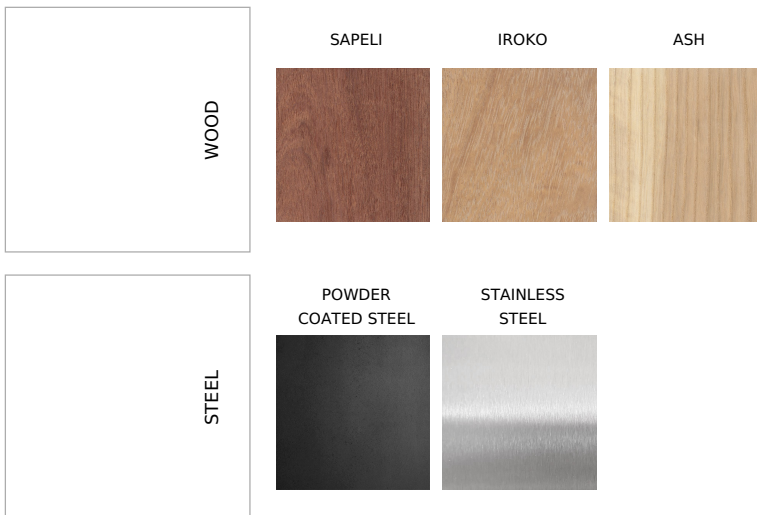

MATERIALS

www.fulcosystem.com

contact@fulco.pl

phone no.: +48 32 305 05 80