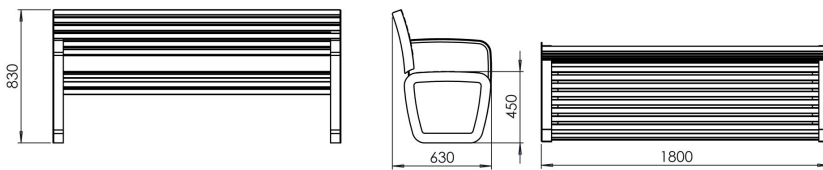

From collection **TRAPO**

TRAPO bench - 180 cm wide with a wooden seat and a steel structure.

The LTR017.05 model has a backrest and side armrests.

The TRAPO collection is a complete line of products distinguished by its unique appearance and ergonomics. The collection redefines the space, giving it a representative and friendly character at the same time.

**Dimensions and materials available below.**