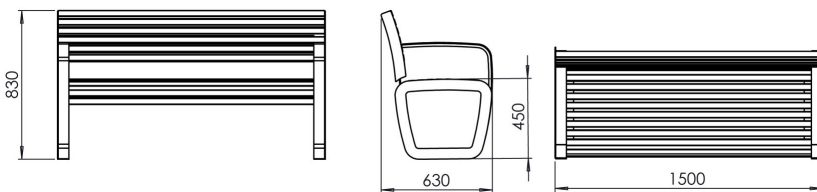

From collection **TRAPO**

TRAPO bench - 150 cm wide with a wooden seat and a steel structure.

The LTR017.04 model has a backrest and side armrests.

The TRAPO collection is a complete line of products distinguished by its unique appearance and ergonomics. The collection redefines the space, giving it a representative and friendly character at the same time.

Dimensions and materials available below.

MATERIALS

www.fulcosystem.com

contact@fulco.pl

phone no.: +48 32 305 05 80