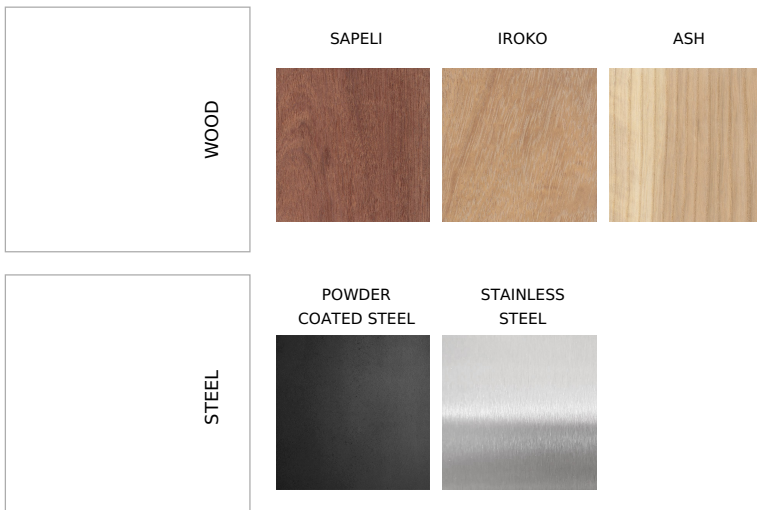

MATERIALS

www.fulcosystem.com

contact@fulco.pl

phone no.: +48 32 305 05 80