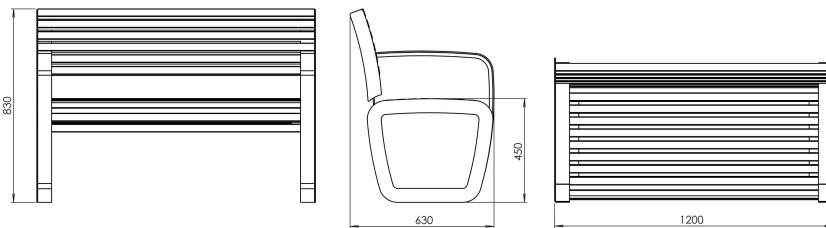

From collection **TRAPO**

TRAPO bench - 120 cm wide with a wooden seat and a steel structure.

The LTR017.03 model has a backrest and side armrests.

The TRAPO collection is a complete line of products distinguished by its unique appearance and ergonomics. The collection redefines the space, giving it a representative and friendly character at the same time.

**Dimensions and materials available below.**