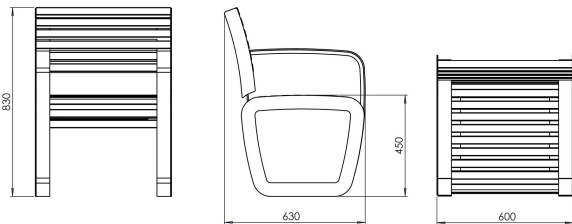

TRAPO armchair - 60 cm wide with a wooden seat and a steel structure.

The LTR017.02 model has a backrest and side armrests.

The TRAPO collection is a complete line of products distinguished by its unique appearance and ergonomics. The collection redefines the space, giving it a representative and friendly character at the same time.

Dimensions and materials available below.

MATERIALS