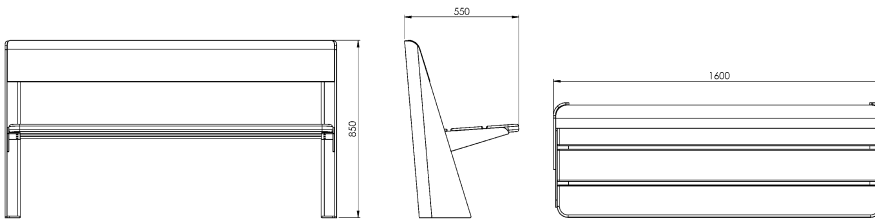

From collection **TORO**

TORO bench - 160 cm wide with a wooden seat and a steel structure.

The LTO136.00 model has a backrest.

TORO is a simple and modern collection of street furniture. The number of elements used has been reduced to a minimum, using the support of a steel flat bar as the structure and supporting frame for the wooden elements.. The curves of the Toro furniture elements increase their strength and give the whole a soft, friendly character.

Dimensions and materials available below.

MATERIALS

www.fulcosystem.com

contact@fulco.pl

phone no.: +48 32 305 05 80