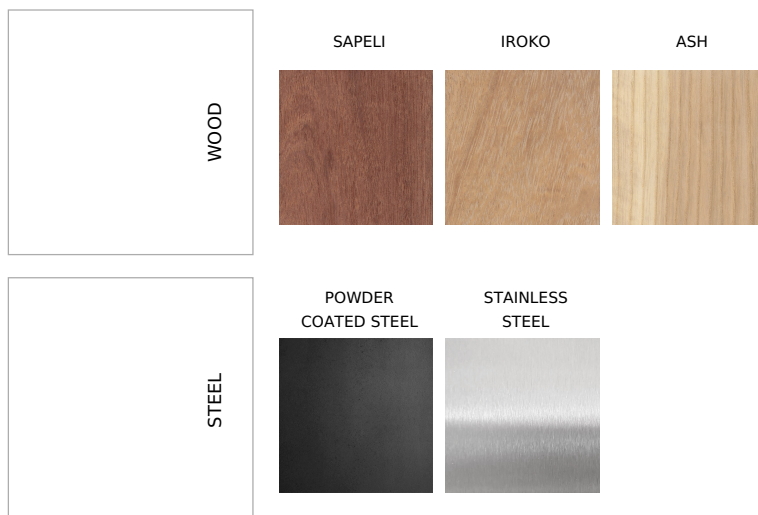

MATERIALS

www.fulcosystem.com

contact@fulco.pl

phone no.: +48 32 305 05 80