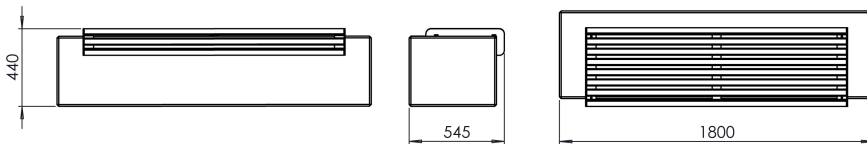

The LVI296.00 model is a set composed of a 150 cm wide VITA bench made of wood with no backrest and a steel frame installed on a 180 cm wide concrete block.

VITA means life. The VITA collection was created for stations, platforms, parks and communication routes - places where life is abundant.

**Dimensions and materials available below.**