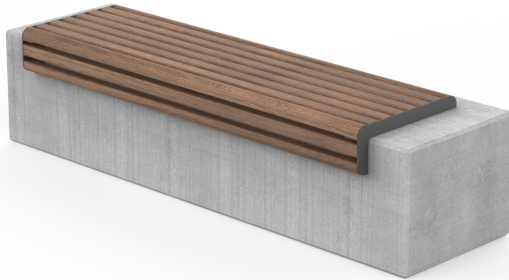

The LVI296.00 model is a set composed of a 150 cm wide VITA bench made of wood with no backrest and a steel frame installed on a 180 cm wide concrete block.

VITA means life. The VITA collection was created for stations, platforms, parks and communication routes - places where life is abundant.

**Dimensions and materials available below.**