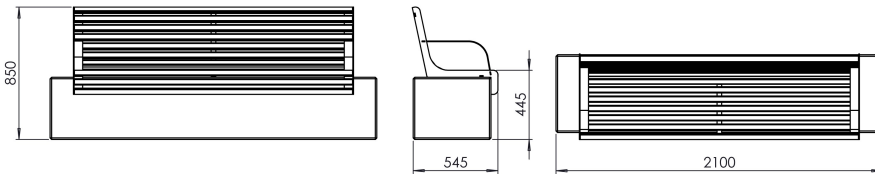

From collection **VITA**

The LVI295.01.a model is a set composed of a 180 cm wide VITA bench made of wood with a backrest, armrests and a steel frame installed on a 210 cm wide concrete block.

VITA means life. The VITA collection was created for stations, platforms, parks and communication routes - places where life is abundant.

Dimensions and materials available below.

MATERIALS