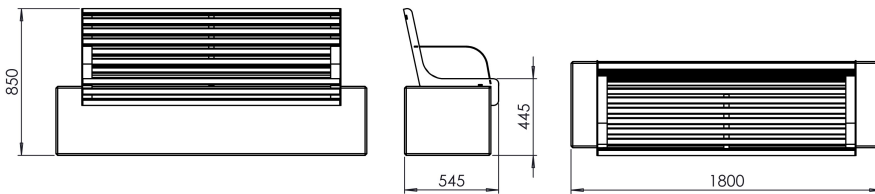

The LVI295.00.a model is a set composed of a 150 cm wide VITA bench made of wood with a backrest, armrests and a steel frame installed on a 180 cm wide concrete block.

VITA means life. The VITA collection was created for stations, platforms, parks and communication routes - places where life is abundant.

Dimensions and materials available below.

MATERIALS

CONCRETE

CONCRETE

WOOD

SAPELI

IROKO

ASH