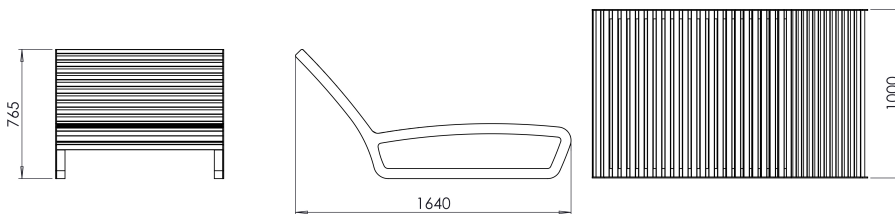

From collection **TRAPO**

TRAPO sunbed - 100 cm wide with a wooden seat and a steel frame.

The LTR020.01 model has a comfortably contoured backrest and it is intended for two people.

The TRAPO collection is a complete line of products distinguished by its unique appearance and ergonomics. The collection redefines the space, giving it a representative and friendly character at the same time.

Dimensions and materials available below.

MATERIALS

www.fulcosystem.com

contact@fulco.pl

phone no.: +48 32 305 05 80