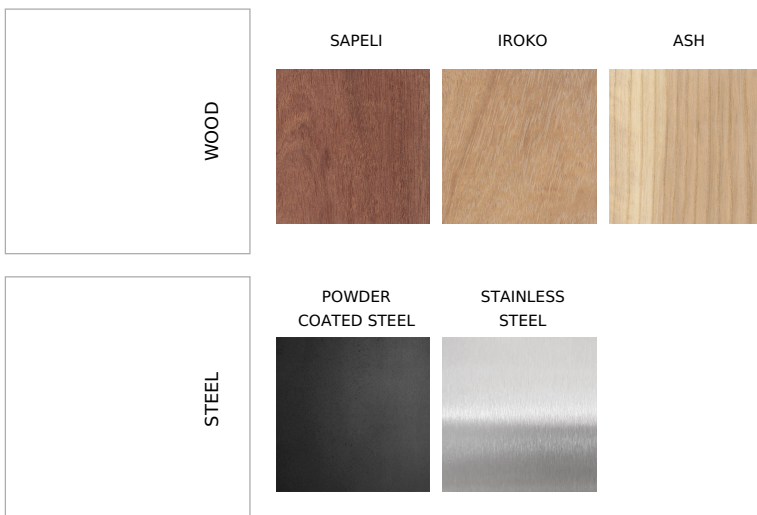

MATERIALS

www.fulcosystem.com

contact@fulco.pl

phone no.: +48 32 305 05 80