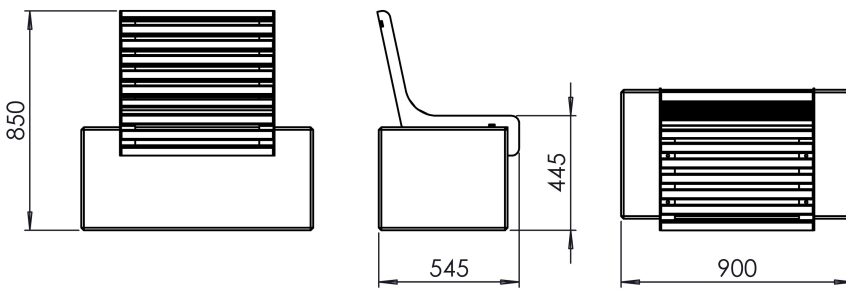

The LVI295.05 model is a set composed of a 60 cm wide VITA chair made of wood with a backrest and a steel frame installed on a 90 cm wide concrete block.

VITA means life. The VITA collection was created for stations, platforms, parks and communication routes - places where life is abundant.

Dimensions and materials available below.