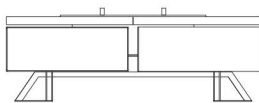

HETTA SQUARE 140

Beauty locked in the details.

HETTA SUPPLY

TECHNICAL DATA

Dimensions	140 x140 cm
Height	44 cm
Cladding thickness	4 cm
Dimensions of combustion chamber	56 cm
Weight	340 kg
Number of wood chambers	4 pcs.
Chamber capacity	0,30 m3

Construction

Description

The Hetta Square is our meticulously detailed model that features a stone seat, wood compartments and a contemporary design. We produce it in 3 variants of finishing materials and in three types of steel to blend in with any space, whatever its style.