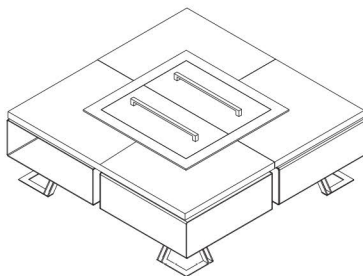

HETTA SQUARE 140

Beauty locked in the details.

HETTA SUPPLY

TECHNICAL DATA

Dimensions	140 x140 cm
Height	44 cm
Cladding thickness	4 cm
Dimensions of combustion chamber	56 cm
Weight	340 kg
Number of wood chambers	4 pcs.
Chamber capacity	0,30 m3

Construction

Description

The Hetta Square is our meticulously detailed model that features a stone seat, wood compartments and a contemporary design. We produce it in 3 variants of finishing materials and in three types of steel to blend in with any space, whatever its style.