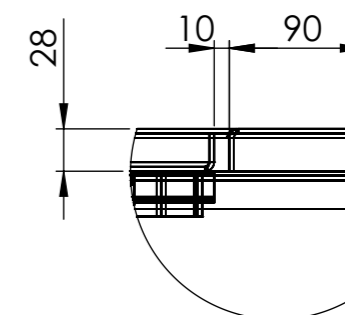

SECTION R-R

DETAIL A
SCALE 1 : 5

ITEM NO.	PART NUMBER	Thickness	DESCRIPTION	Default/QTY.
1	CB4 Base	3 mm	Corten	1
2	CB4 Cover	3 mm	Corten	1

	DATE
DRAWN	Joris Koppens 10-10-2019
REVISION	Benny Dijkhuis 17-5-2022

TITLE:
CB4 3000x1000x400

ADEZZ[®]
WE PRODUCE GARDEN PRODUCTS FOR PROFESSIONALS

Liessentstraat 4, 5405 AG Uden (NL).
t 0031 (0)413 - 27 41 68.
e info@adezz.com, i www.adezz.com

Drawing: **CB4 3000x1000x400** **A3**

Only use supplied rods to support the lid
(store these rods well, outside the water table)

Only open lid with three people

SECTION A-A

ITEM NO.	PART NUMBER	THICKNESS	DESCRIPTION	QTY.
1	CB4 Base	3 mm	Corten	1
2	CB4 Cover	3 mm	Corten	1
3	CB4-Support 3		Adezz	4