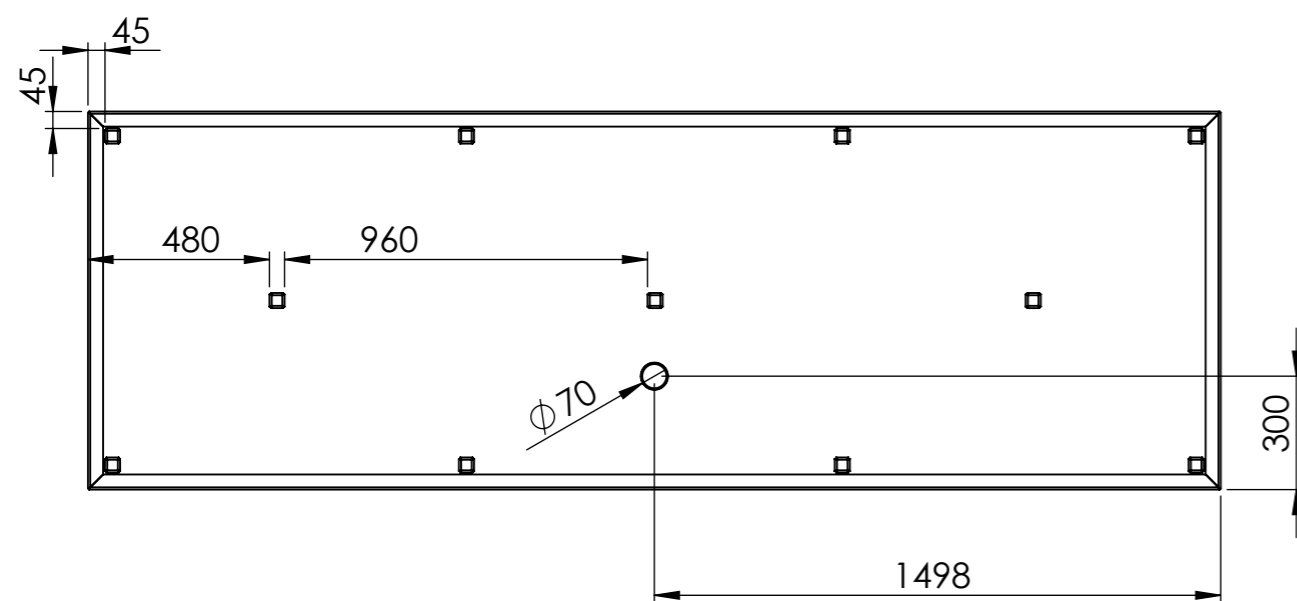

SECTION R-R

DETAIL A
SCALE 1 : 5

ITEM NO.	PART NUMBER	Thickness	DESCRIPTION	Default/QTY.
1	CB4 Base	3 mm	Corten	1
2	CB4 Cover	3 mm	Corten	1

	DATE
DRAWN	Joris Koppens 10-10-2019
REVISION	Benny Dijkhuis 17-5-2022

TITLE:
CB4 3000x1000x400

ADEZZ[®]
WE PRODUCE GARDEN PRODUCTS FOR PROFESSIONALS

Liessentstraat 4, 5405 AG Uden (NL).
t 0031 (0)413 - 27 41 68.
e info@adezz.com, i www.adezz.com

Drawing: **CB4 3000x1000x400** **A3**

Only use supplied rods to support the lid
(store these rods well, outside the water table)

Only open lid with three people

SECTION A-A

ITEM NO.	PART NUMBER	THICKNESS	DESCRIPTION	QTY.
1	CB4 Base	3 mm	Corten	1
2	CB4 Cover	3 mm	Corten	1
3	CB4-Support 3		Adezz	4