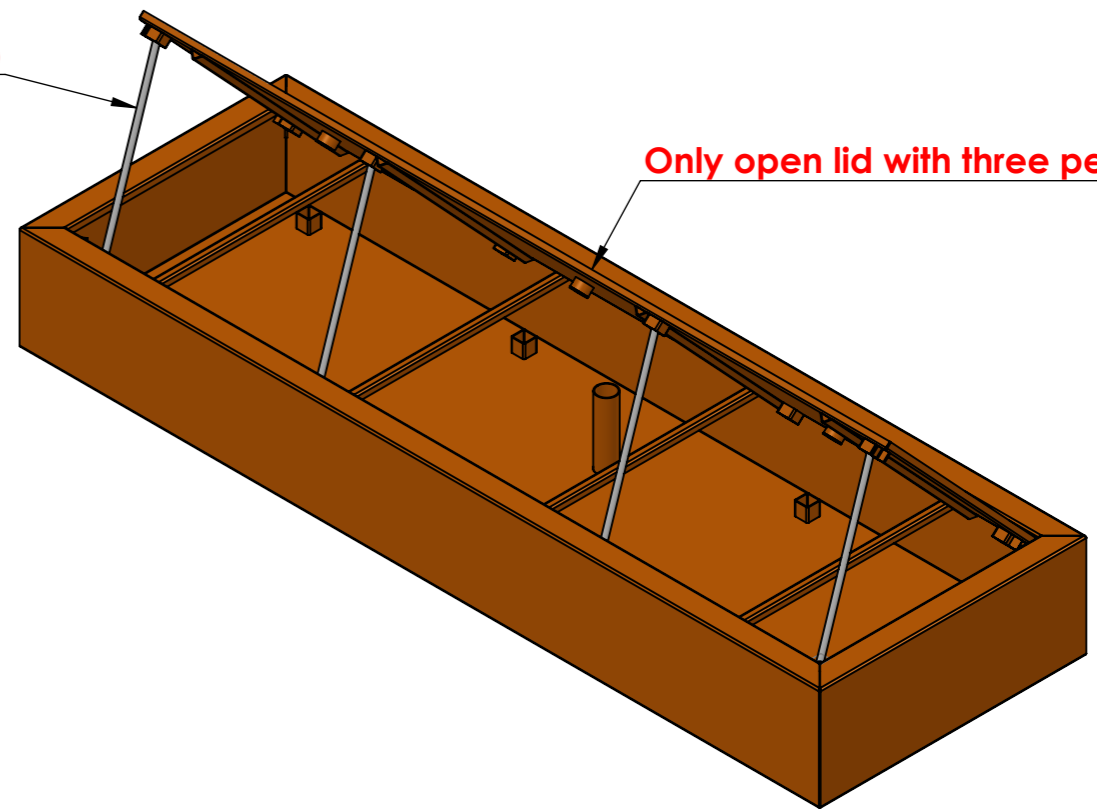

SECTION R-R

DETAIL A
SCALE 1 : 5

ITEM NO.	PART NUMBER	Thickness	DESCRIPTION	Default/QTY.
1	CB4 Base	3 mm	Corten	1
2	CB4 Cover	3 mm	Corten	1

	DATE
DRAWN	Joris Koppens 10-10-2019
REVISION	Benny Dijkhuis 17-5-2022

TITLE:
CB4 3000x1000x400

ADEZZ[®]
WE PRODUCE GARDEN PRODUCTS FOR PROFESSIONALS

Liessentstraat 4, 5405 AG Uden (NL).
t 0031 (0)413 - 27 41 68.
e info@adezz.com, i www.adezz.com

Drawing: **CB4 3000x1000x400** **A3**

Only use supplied rods to support the lid
(store these rods well, outside the water table)

Only open lid with three people

SECTION A-A

ITEM NO.	PART NUMBER	THICKNESS	DESCRIPTION	QTY.
1	CB4 Base	3 mm	Corten	1
2	CB4 Cover	3 mm	Corten	1
3	CB4-Support 3		Adezz	4