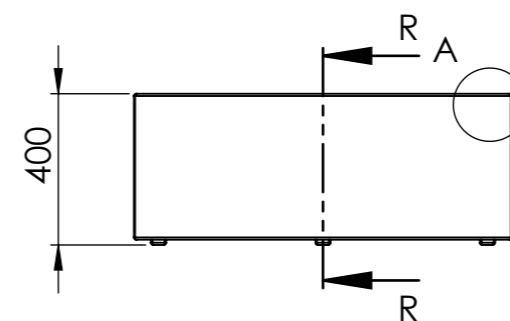

SECTION R-R

DETAIL A
SCALE 1 : 5

ITEM NO.	PART NUMBER	Thickness	DESCRIPTION	Default/QTY.
1	CB4 Base	3 mm	Corten	1
2	CB4 Cover	3 mm	Corten	1

	DATE
DRAWN	Joris Koppens 10-10-2019
REVISION	Benny Dijkhuis 17-5-2022

Only use supplied rods to support the lid
(store these rods well, outside the water table)

Only open lid with three people

SECTION A-A

ITEM NO.	PART NUMBER	THICKNESS	DESCRIPTION	QTY.
1	CB4 Base	3 mm	Corten	1
2	CB4 Cover	3 mm	Corten	1
3	CB4-Support 3		Adezz	4