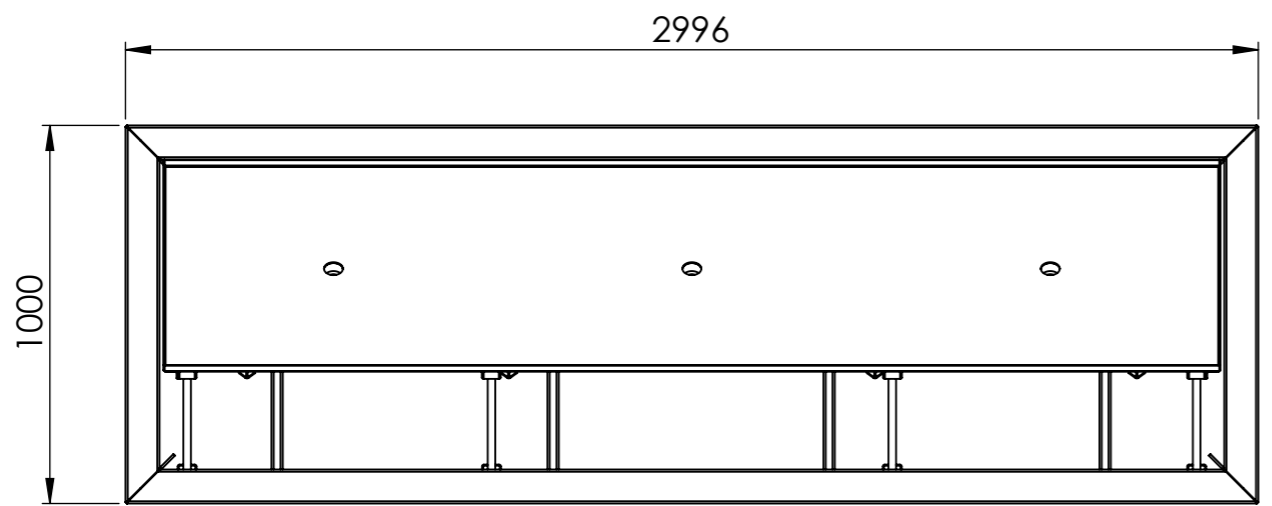

SECTION R-R

DETAIL A
SCALE 1 : 5

ITEM NO.	PART NUMBER	Thickness	DESCRIPTION	Default/QTY.
1	CB4 Base	3 mm	Corten	1
2	CB4 Cover	3 mm	Corten	1

	DATE
DRAWN	Joris Koppens 10-10-2019
REVISION	Benny Dijkhuis 17-5-2022

TITLE:
CB4 3000x1000x400

ADEZZ[®]
WE PRODUCE GARDEN PRODUCTS FOR PROFESSIONALS

Liessentstraat 4, 5405 AG Uden (NL).
t 0031 (0)413 - 27 41 68.
e info@adezz.com, i www.adezz.com

Drawing: **CB4 3000x1000x400** **A3**

Only use supplied rods to support the lid
(store these rods well, outside the water table)

Only open lid with three people

SECTION A-A

ITEM NO.	PART NUMBER	THICKNESS	DESCRIPTION	QTY.
1	CB4 Base	3 mm	Corten	1
2	CB4 Cover	3 mm	Corten	1
3	CB4-Support 3		Adezz	4