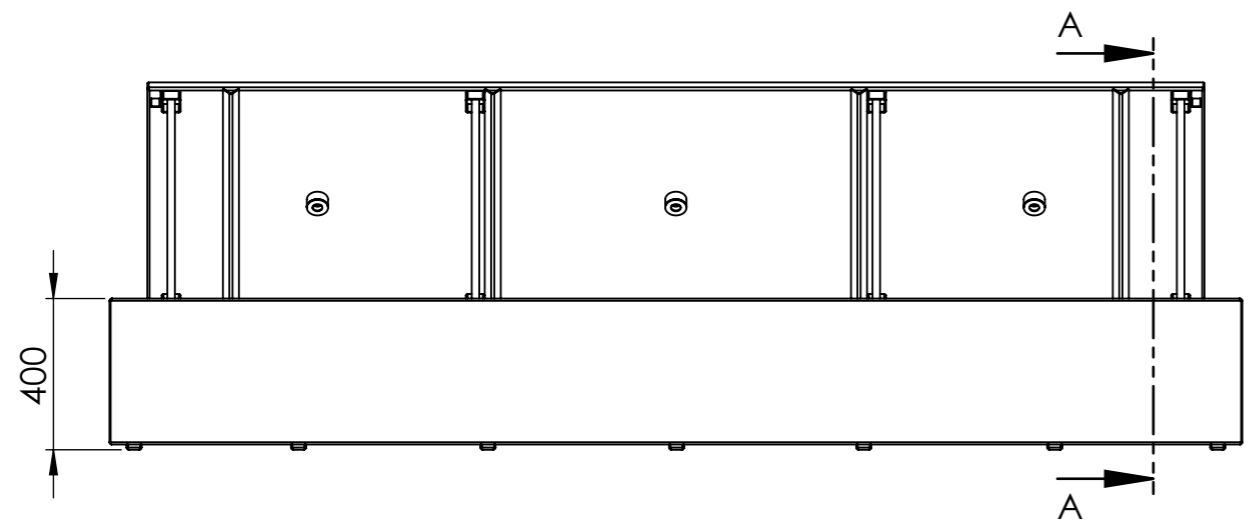

SECTION R-R

DETAIL A
SCALE 1 : 5

ITEM NO.	PART NUMBER	Thickness	DESCRIPTION	Default/QTY.
1	CB4 Base	3 mm	Corten	1
2	CB4 Cover	3 mm	Corten	1

	DATE
DRAWN	Joris Koppens 10-10-2019
REVISION	Benny Dijkhuis 17-5-2022

TITLE:
CB4 3000x1000x400

ADEZZ[®]
WE PRODUCE GARDEN PRODUCTS FOR PROFESSIONALS

Liessentstraat 4, 5405 AG Uden (NL).
t 0031 (0)413 - 27 41 68.
e info@adezz.com, i www.adezz.com

Drawing: **CB4 3000x1000x400** **A3**

Only use supplied rods to support the lid
(store these rods well, outside the water table)

Only open lid with three people

SECTION A-A

ITEM NO.	PART NUMBER	THICKNESS	DESCRIPTION	QTY.
1	CB4 Base	3 mm	Corten	1
2	CB4 Cover	3 mm	Corten	1
3	CB4-Support 3		Adezz	4