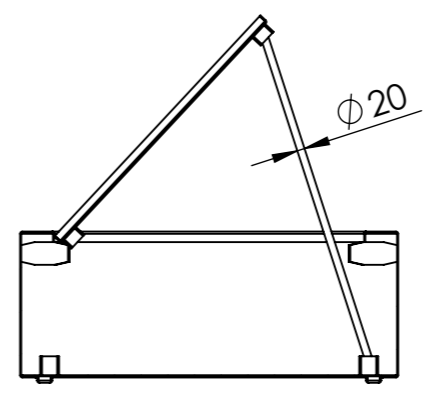

SECTION R-R

DETAIL A
SCALE 1 : 5

ITEM NO.	PART NUMBER	Thickness	DESCRIPTION	Default/QTY.
1	CB4 Base	3 mm	Corten	1
2	CB4 Cover	3 mm	Corten	1

	DATE
DRAWN	Joris Koppens 10-10-2019
REVISION	Benny Dijkhuis 17-5-2022

TITLE:
CB4 3000x1000x400

ADEZZ[®]
WE PRODUCE GARDEN PRODUCTS FOR PROFESSIONALS

Liessentstraat 4, 5405 AG Uden (NL).
t 0031 (0)413 - 27 41 68.
e info@adezz.com, i www.adezz.com

Drawing: **CB4 3000x1000x400** **A3**

Only use supplied rods to support the lid
(store these rods well, outside the water table)

Only open lid with three people

SECTION A-A

ITEM NO.	PART NUMBER	THICKNESS	DESCRIPTION	QTY.
1	CB4 Base	3 mm	Corten	1
2	CB4 Cover	3 mm	Corten	1
3	CB4-Support 3		Adezz	4