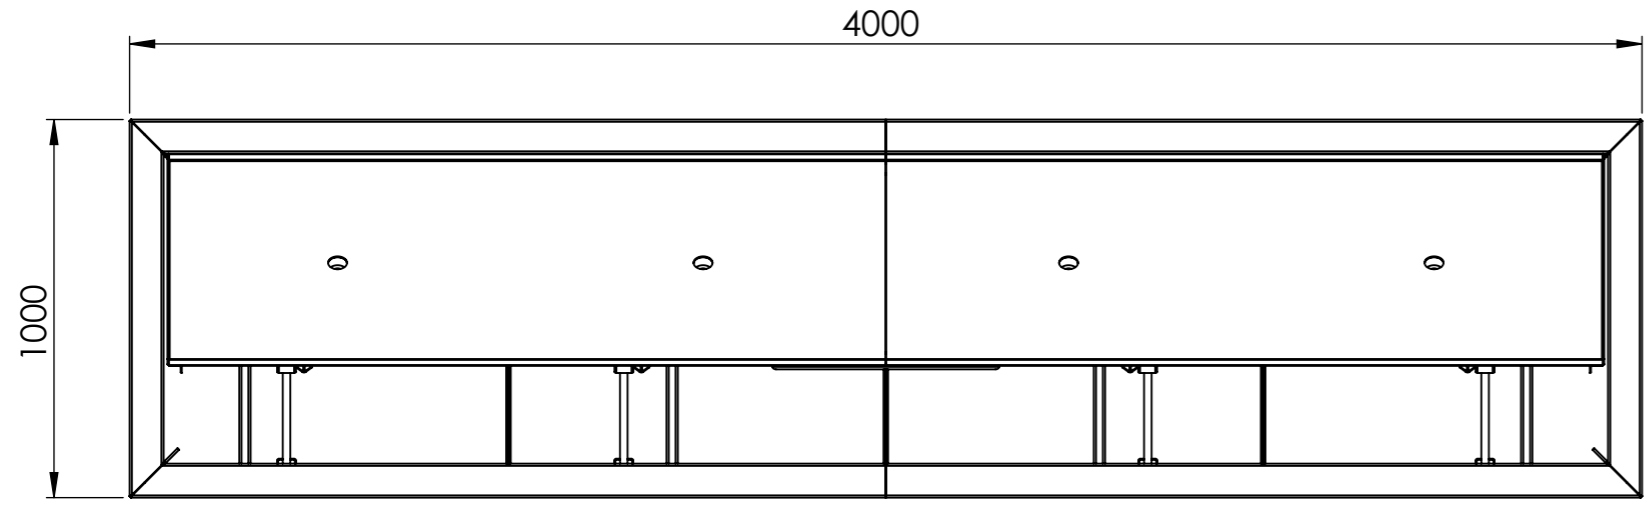

SECTION R-R

DETAIL A
SCALE 1 : 5

ITEM NO.	PART NUMBER	Thickness	DESCRIPTION	Default/ QTY.
1	CB3 Base	3 mm	Corten	1
2	CB3 Cover	3 mm	Corten	1

	DATE
DRAWN	Joris Koppens 10-10-2019
REVISION	Benny Dijkhuis 23-3-2020

Only use supplied rods to support the lid
(Store these rods well, outside the water table)

Only open lid with three people

SECTION A-A

DRAWN	Joris Koppens	DATE	10-10-2019		TITLE:	3mm Corten	
REVISION	Benny Dijkhuis		23-3-2020		Drawing:	CB3 4000x1000x400	A3
		Liessentstraat 4, 5405 AG Uden (NL). † 0031 (0)413 - 27 41 68. e info@adezz.com, i www.adezz.com		Color:	-	Mass (kg):	311.38
				SCALE:1:20	SHEET 2 OF 25		