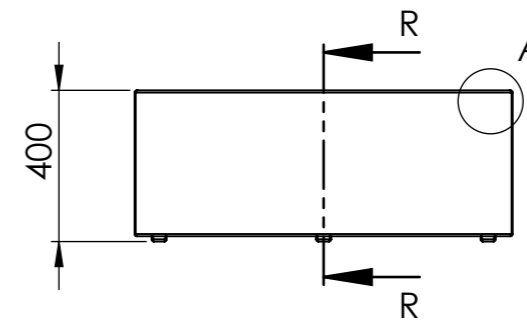

SECTION R-R

DETAIL A
SCALE 1 : 5

ITEM NO.	PART NUMBER	Thickness	DESCRIPTION	Default/ QTY.
1	CB3 Base	3 mm	Corten	1
2	CB3 Cover	3 mm	Corten	1

	DATE
DRAWN	Joris Koppens 10-10-2019
REVISION	Benny Dijkhuis 23-3-2020

TITLE:
3mm Corten

ADEZZ[®]
WE PRODUCE GARDEN PRODUCTS FOR PROFESSIONALS

Liessentstraat 4, 5405 AG Uden (NL).
t 0031 (0)413 - 27 41 68.
e info@adezz.com, i www.adezz.com

Drawing: **CB3 4000x1000x400** **A3**

Only use supplied rods to support the lid
(Store these rods well, outside the water table)

Only open lid with three people

SECTION A-A

DRAWN	Joris Koppens	DATE	10-10-2019		TITLE:	3mm Corten	
REVISION	Benny Dijkhuis		23-3-2020		Drawing:	CB3 4000x1000x400	A3
		Liessentstraat 4, 5405 AG Uden (NL). † 0031 (0)413 - 27 41 68. e info@adezz.com, i www.adezz.com		Color:	-	Mass (kg):	311.38
				SCALE:1:20	SHEET 2 OF 25		