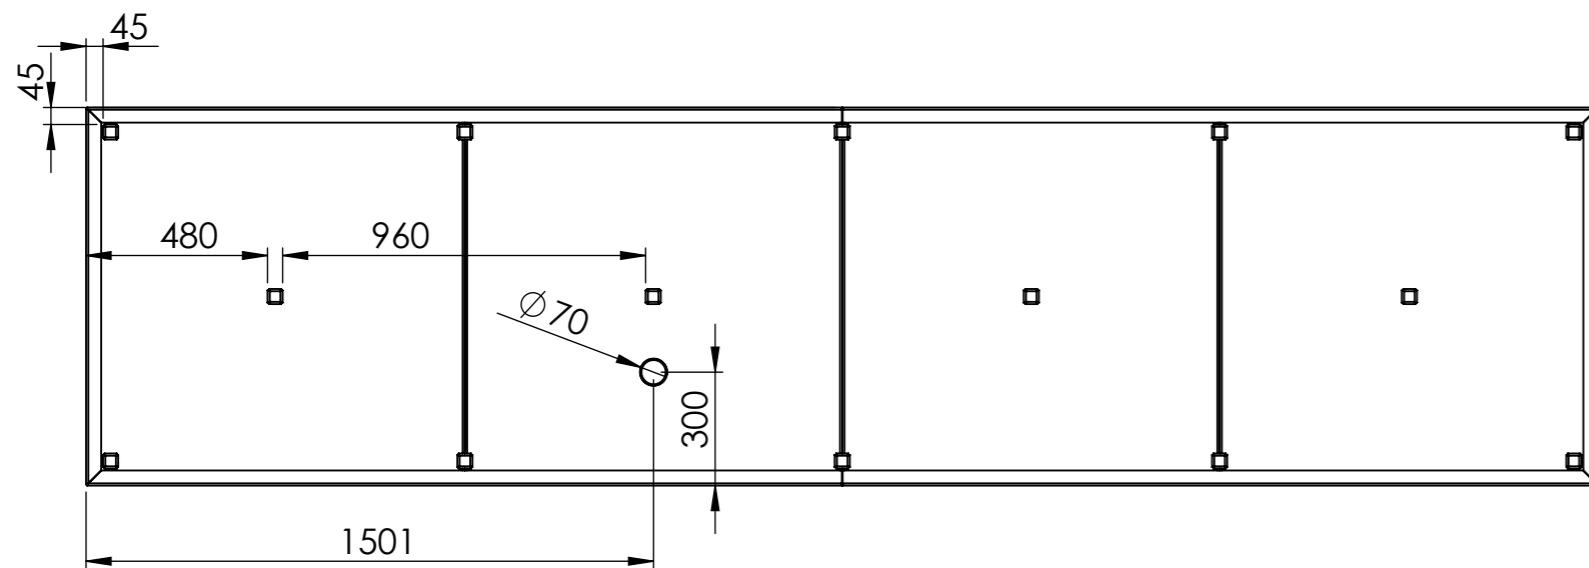

SECTION R-R

DETAIL A
SCALE 1 : 5

ITEM NO.	PART NUMBER	Thickness	DESCRIPTION	Default/ QTY.
1	CB3 Base	3 mm	Corten	1
2	CB3 Cover	3 mm	Corten	1

	DATE
DRAWN	Joris Koppens 10-10-2019
REVISION	Benny Dijkhuis 23-3-2020

TITLE:
3mm Corten

ADEZZ[®]
WE PRODUCE GARDEN PRODUCTS FOR PROFESSIONALS

Liessentstraat 4, 5405 AG Uden (NL).
t 0031 (0)413 - 27 41 68.
e info@adezz.com, i www.adezz.com

Drawing: **CB3 4000x1000x400** **A3**

Only use supplied rods to support the lid
(Store these rods well, outside the water table)

Only open lid with three people

SECTION A-A

DRAWN	Joris Koppens	DATE	10-10-2019		TITLE:	3mm Corten	
REVISION	Benny Dijkhuis		23-3-2020		Drawing:	CB3 4000x1000x400	A3
		Liessentstraat 4, 5405 AG Uden (NL). † 0031 (0)413 - 27 41 68. e info@adezz.com, i www.adezz.com		Color:	-	Mass (kg):	311.38
				SCALE:1:20	SHEET 2 OF 25		