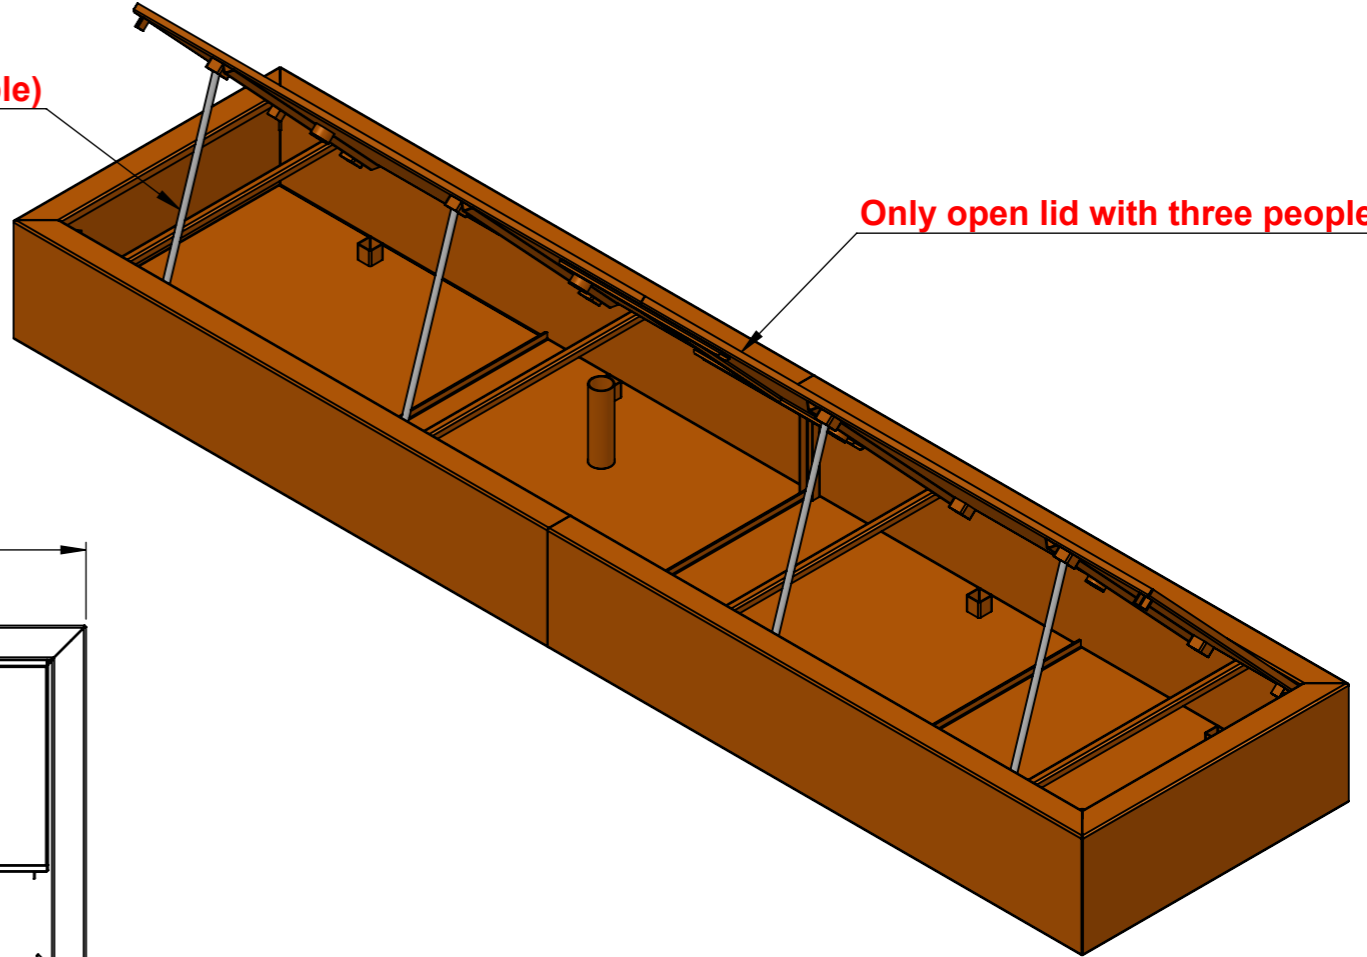

SECTION R-R

DETAIL A
SCALE 1 : 5

ITEM NO.	PART NUMBER	Thickness	DESCRIPTION	Default/ QTY.
1	CB3 Base	3 mm	Corten	1
2	CB3 Cover	3 mm	Corten	1

	DATE
DRAWN	Joris Koppens 10-10-2019
REVISION	Benny Dijkhuis 23-3-2020

Only use supplied rods to support the lid
(Store these rods well, outside the water table)

Only open lid with three people

SECTION A-A

DRAWN	Joris Koppens	DATE	10-10-2019		TITLE:	3mm Corten	
REVISION	Benny Dijkhuis		23-3-2020		Drawing:	CB3 4000x1000x400	A3
		Liessentstraat 4, 5405 AG Uden (NL). † 0031 (0)413 - 27 41 68. e info@adezz.com, i www.adezz.com		Color:	-	Mass (kg):	311.38
				SCALE:1:20	SHEET 2 OF 25		