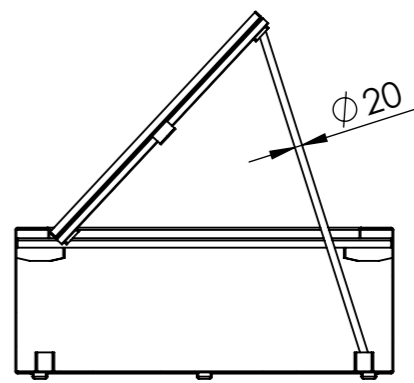

SECTION R-R

DETAIL A
SCALE 1 : 5

ITEM NO.	PART NUMBER	Thickness	DESCRIPTION	Default/ QTY.
1	CB3 Base	3 mm	Corten	1
2	CB3 Cover	3 mm	Corten	1

	DATE
DRAWN	Joris Koppens 10-10-2019
REVISION	Benny Dijkhuis 23-3-2020

TITLE:
3mm Corten

ADEZZ[®]
WE PRODUCE GARDEN PRODUCTS FOR PROFESSIONALS

Liessentstraat 4, 5405 AG Uden (NL).
t 0031 (0)413 - 27 41 68.
e info@adezz.com, i www.adezz.com

Drawing: **CB3 4000x1000x400** **A3**

Only use supplied rods to support the lid
(Store these rods well, outside the water table)

Only open lid with three people

SECTION A-A

DRAWN	Joris Koppens	DATE	10-10-2019		TITLE:	3mm Corten	
REVISION	Benny Dijkhuis		23-3-2020		Drawing:	CB3 4000x1000x400	A3
		Liessentstraat 4, 5405 AG Uden (NL). † 0031 (0)413 - 27 41 68. e info@adezz.com, i www.adezz.com		Color:	-	Mass (kg):	311.38
				SCALE:1:20	SHEET 2 OF 25		