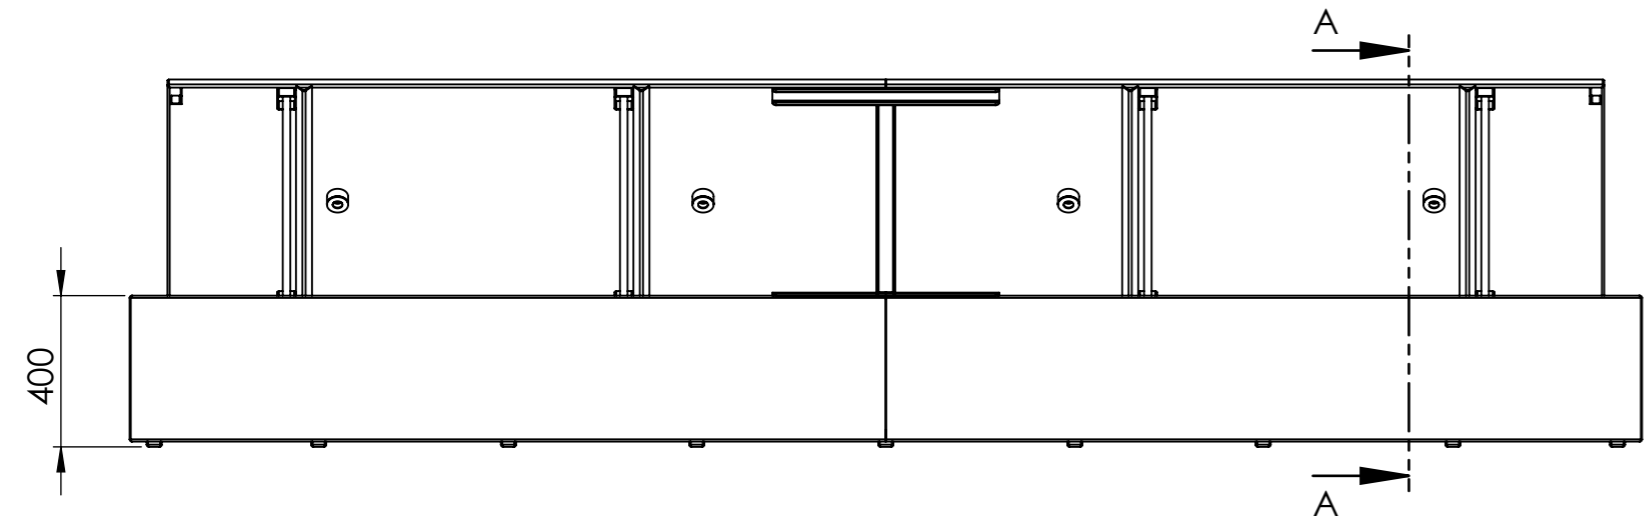

SECTION R-R

DETAIL A
SCALE 1 : 5

ITEM NO.	PART NUMBER	Thickness	DESCRIPTION	Default/ QTY.
1	CB3 Base	3 mm	Corten	1
2	CB3 Cover	3 mm	Corten	1

	DATE
DRAWN	Joris Koppens 10-10-2019
REVISION	Benny Dijkhuis 23-3-2020

Only use supplied rods to support the lid
(Store these rods well, outside the water table)

Only open lid with three people

SECTION A-A

DRAWN	Joris Koppens	DATE	10-10-2019		TITLE:	3mm Corten	
REVISION	Benny Dijkhuis		23-3-2020		Drawing:	CB3 4000x1000x400	A3
		Liessentstraat 4, 5405 AG Uden (NL). † 0031 (0)413 - 27 41 68. e info@adezz.com, i www.adezz.com		Color:	-	Mass (kg):	311.38
				SCALE:1:20	SHEET 2 OF 25		