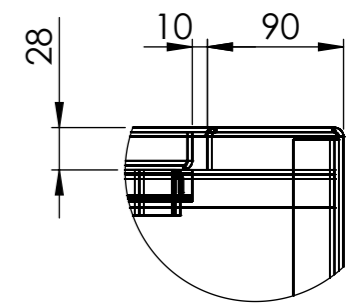

SECTION R-R

DETAIL A
SCALE 1 : 5

ITEM NO.	PART NUMBER	Thickness	DESCRIPTION	Default/ QTY.
1	CB3 Base	3 mm	Corten	1
2	CB3 Cover	3 mm	Corten	1

	DATE
DRAWN	Joris Koppens 10-10-2019
REVISION	Benny Dijkhuis 23-3-2020

TITLE:
3mm Corten

ADEZZ[®]
WE PRODUCE GARDEN PRODUCTS FOR PROFESSIONALS

Liessentstraat 4, 5405 AG Uden (NL).
t 0031 (0)413 - 27 41 68.
e info@adezz.com, i www.adezz.com

Drawing: **CB3 4000x1000x400** **A3**

Only use supplied rods to support the lid
(Store these rods well, outside the water table)

Only open lid with three people

SECTION A-A

DRAWN	Joris Koppens	DATE	10-10-2019		TITLE:	3mm Corten	
REVISION	Benny Dijkhuis		23-3-2020		Drawing:	CB3 4000x1000x400	A3
		Liessentstraat 4, 5405 AG Uden (NL). † 0031 (0)413 - 27 41 68. e info@adezz.com, i www.adezz.com		Color:	-	Mass (kg):	311.38
				SCALE:1:20	SHEET 2 OF 25		