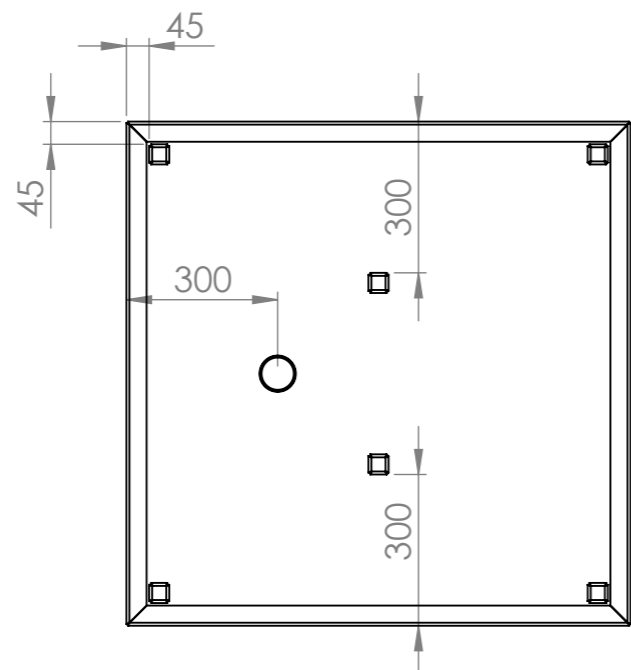

SECTION R-R

DETAIL A
SCALE 1 : 5

ITEM NO.	PART NUMBER	THICKNESS	DESCRIPTION	QTY.
1	CB12 Base	3mm	Corten	1
2	CB12 Cover	3mm	Corten	1

DRAWN	Joris Koppens	DATE	10-10-2019
REVISION			

TITLE:	CB12 1000x1000x400
--------	--------------------