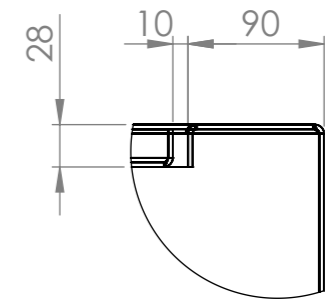

SECTION R-R

DETAIL A
SCALE 1 : 5

ITEM NO.	PART NUMBER	THICKNESS	DESCRIPTION	QTY.
1	CB12 Base	3mm	Corten	1
2	CB12 Cover	3mm	Corten	1

DRAWN	Joris Koppens	DATE	10-10-2019
REVISION			

TITLE:	CB12 1000x1000x400
--------	--------------------