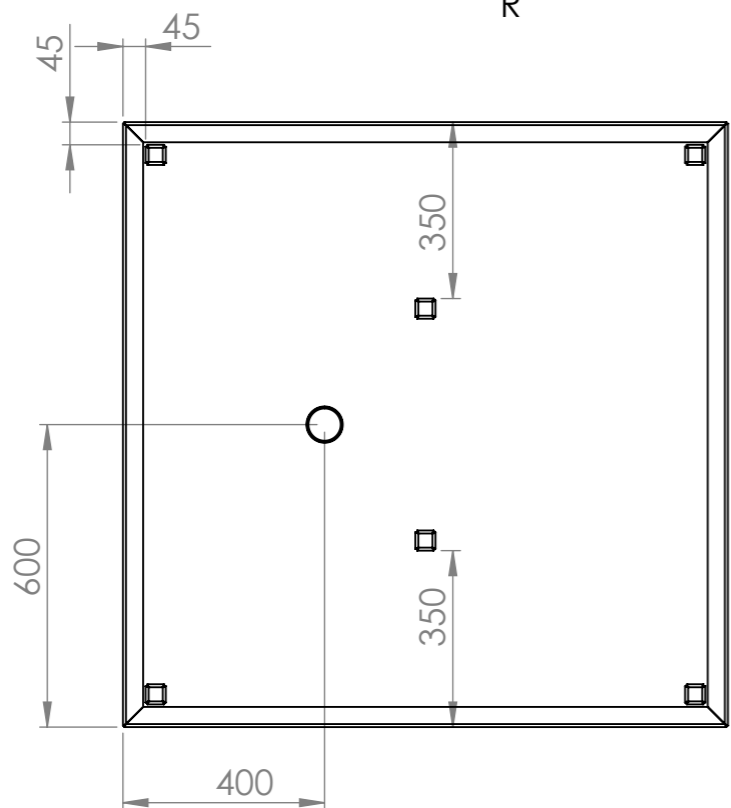

SECTION R-R

DETAIL A
SCALE 1 : 5

ITEM NO.	PART NUMBER	THICKNESS	DESCRIPTION	QTY.
1	CB11 Base	3mm	Corten	1
2	CB11 Cover	3mm	Corten	1

DRAWN	Joris Koppens	DATE	10-10-2019		TITLE:	CB11 1200x1200x400	
REVISION					Drawing:	CB11 1200x1200x400	A3
				Liessentstraat 4, 5405 AG Uden (NL). t 0031 (0)413 - 27 41 68. e info@adezz.com, i www.adezz.com		Color:	-
				Mass (kg):	118.48	SCALE:1:15	SHEET 1 OF 12