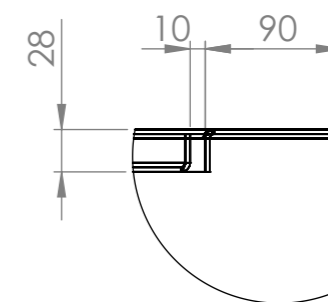

SECTION R-R

DETAIL A
SCALE 1 : 5

ITEM NO.	PART NUMBER	THICKNESS	DESCRIPTION	QTY.
1	CB11 Base	3mm	Corten	1
2	CB11 Cover	3mm	Corten	1

DRAWN	Joris Koppens	DATE	10-10-2019		TITLE:	CB11 1200x1200x400	
REVISION					Drawing:	CB11 1200x1200x400	A3
				Liessentstraat 4, 5405 AG Uden (NL). t 0031 (0)413 - 27 41 68. e info@adezz.com, i www.adezz.com		Color:	-
				Mass (kg):	118.48	SCALE:1:15	SHEET 1 OF 12